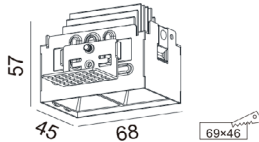

IL6857TL.6 2X3W
SAMSUNG 3535
2x3W ~310lm
Beam angle 15° 30° 50°
CRI>90
Driver Eaglerise,Khun,Philips
Material:Die-casting alminum frame and alminum profile heatsink
CTN/60pcs
Internal Reference: PL16C80
PN18C70