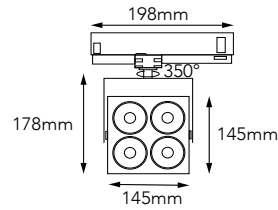

RIN DOTS I [40W]

Applications

SDCM	UGR
<= 3	<= 19

TL145145.40
Track Spotlight 40W
LUMINUS LED
CRI90 ~3800lm
Beam angle 10°,20°,36°,60°
CCT 2700K, 3000K, 4000K
POWER Three phase Adaptor
Material: Aluminum
CTN: 15pcs
Internal Reference: PL56C80
PN63C75