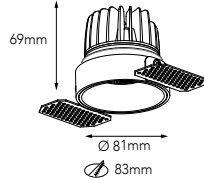

AG8169.10 10W Trimless
LED: Samsung
Diffuser Lens
Power:10W
Flux(Lm): ~1000Lm
CCT 2700K,3000K,4000K
Angle: 24°/38°
CTN: 36pcs
Material: Aluminum
Internal Ref.PL18 60 PN20C70