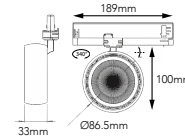

TL86100.15 15W

LED:Luminus
Diffuser Lens
Power:15W
Flux(Lm): ~1370Lm
CCT 3000K,4000K
Angle: 10°,20°,36°,60°
CTN: 20pcs
Material: Aluminum
Internal Ref.PL37C60
PN41C80