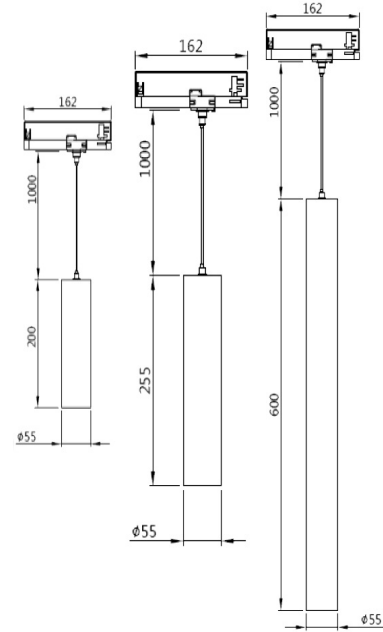

MAGNETIC TRACK SUSPENDED LAMP DC48V [Ø35mm, Ø55mm]

Applications

etc...

VOLTAGE	IP	CRI
DC48V	20	90

TUBE LENGTH 200mm,255mm,600mm

TUBE LENGTH 150mm,400mm,800mm

TT35150.06 6W
TT35400.06 6W
TT35800.06 6W

Luminus Led
6W ~550lm
CCT 2700K, 3000K, 4000K
Beam angle lens 16° 24° 34°
CRI>90
On/Off, 1-10V, Dali dim
Material:alminum frame
MOQ 50pcs
Internal Reference: 150mm PL38C40 PN42C70
Internal Reference: 400mm PL40C90 PN45C55
Internal Reference: 800mm PL43C60 PN48C50