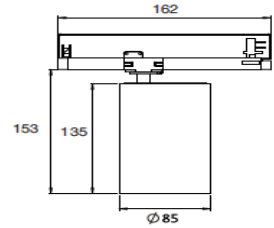

ROD LAMP

FRU I - TRACK SPOT LIGHT [28W, 35W] LENS

Applications

IP	CRI
20	90

FR85100.28 28W
Luminus Led
28W CRI80~2975lm
355° rotatable, 90° tiltable
CCT 2700K, 3000K, 4000K
Beam angle 20°, 26°, 36°, 60°
CRI>80, CRI>90
Power gear track adapter driver
Material: aluminum frame
MOQ 50pcs
Internal Reference: PL34C80
PN38C70