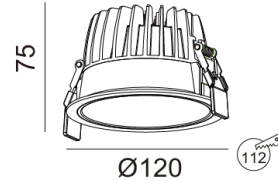

DW9058.10
SMD EVERLIGHT-Acrylic difusser
10W ~760lm
Beam angle 70°
CRI>80
PCS/CNT: 18 pcs .
Material: Light body made from original aluminum
Internal Reference: PL15 70 PN17C55

DW12075.15
SMD EVERLIGHT-Acrylic difusser
15W ~1310lm
Beam angle 70°
CRI>80
PCS/CNT: 18 pcs .
Material: Light body made from original aluminum
Internal Reference: PL18 20 PN20C35