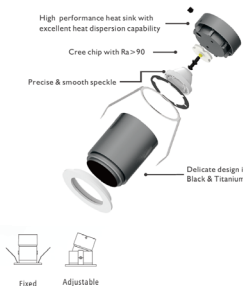

SL3843.03 3W
CREE XPG
3W ~180lm
Beam angle 10° 20° 30°
CRI>90
Driver Philips
Material: Light body made from original aluminum
Internal Reference: PL16 60