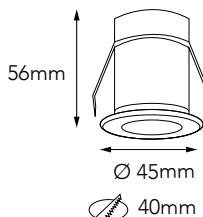

SL4556.03 3W
CREE XPG
3W ~160lm
Beam angle 10° 20° 30°
CRI>90
Driver Philips
Material: Light body made from original aluminum
Internal Reference: PL20 60
PN22C95