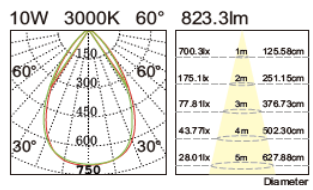

PHOTOMETRIC CURVE

OPTIONS

Colour temperature Changeable

Optional driver

Dimmable (0-10V / Triac / DALI Optional)

Honey comb

CCT

IP
65

CRI
80

Warranty
5 Years

MOQ 100 Uds

Finished color

PHOTOMETRIC CURVE
Please contact us sales@nelux.com.hk Nelux provide you shortly

www.nelux.com.hk