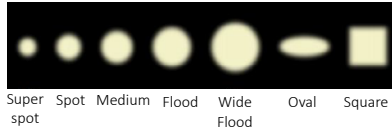

Spotlights