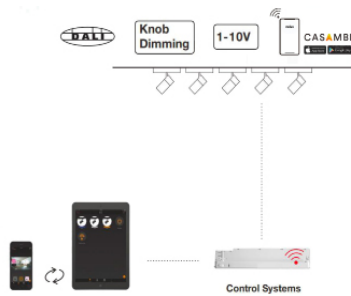

- (1) Complete optics solution and interchangeable lens and snap in accessories

Spotlights

Zoom

Wallwasher

Frame

- (2) Smart control 1-10V, Knob dimming, Dali, Casambi

Light sets atmosphere in different life scenarios whenever in shopping, work, listening to music, watching TV, receiving a visitor, with family or even when tasting whiskey, adjust the brightness or tune the color of different lights may bring you different motions and feelings in need. Play with our smart TUTTO lighting system to achieve whatever atmosphere you desire in daily life. You can easily do this by using either your smart phone or a remote controller by simply pressing the button. CASAMBI, DALI, Phase-cut, Knob Dimming are all included in this smart lighting system.