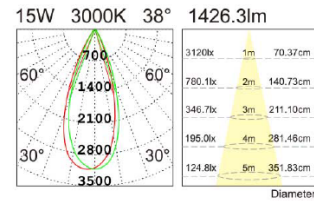

DIAMOND [10W, 15W] ADJUSTABLE

Applications

POWER	CRI
10, 15	80,90

www.nelux.com.hk

Chez nelux chaque produit est un bijou

www.nelux.com.hk

nelux architectural lighting products - producing quality -

sales@nelux.com.hk

AG10271.10 10W
LED: Samsung
Diffuser Lens
Power:10W
Flux(Lm): ~1043Lm
CCT 2700K,3000K,4000K
Angle: 24°/38°
CTN: 27pcs
Material: Aluminum
Internal Ref.PL19 00 PN21C20

AG8871.10 10W Trimless
LED: Samsung
Diffuser Lens
Power:10W
Flux(Lm): ~1043Lm
CCT 2700K,3000K,4000K
Angle: 24°/38°
CTN: 36pcs
Material: Aluminum
Internal Ref.PL19 50 PN21C70

AG10291.15 15W
LED: Samsung
Diffuser Lens
Power:15W
Flux(Lm): ~1430Lm
CCT 2700K,3000K,4000K
Angle: 24°/38°
CTN: 27pcs
Material: Aluminum
Internal Ref.PL20 75 PN23C15

AG8891.15 15W Trimless
LED: Samsung
Diffuser Lens
Power:15W
Flux(Lm): ~1430Lm
CCT 2700K,3000K,4000K
Angle: 24°/38°
CTN: 36pcs
Material: Aluminum
Internal Ref.PL20 97 PN23C45

Optional reflectors

Frame changeable

OPTIONS

Colour temperature Changeable

Optional driver

Dimmable (0-1 0V / Triac / DALi Optional)

Optional Led

CCT	2700K	3000K	4000K

IP	44
CRI	90
Warranty	5 Years

MOQ 100 Uds

PHOTOMETRIC CURVE
Please contact us sales@nelux.com.hk Nelux provide you shortly

www.nelux.com.hk