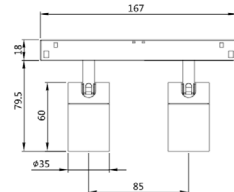

DIAMETER 35mm

TT3560.12 2x6W

Luminus Led
2x6W ~2x550lm
CCT 3000K, 4000K
Beam angle 16° 24° 34°
CRI>90
Local Driver
Material:aluminum frame
MOQ 50pcs
Internal Reference: PL37C90
PN42C25