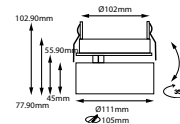

DL11155.28 28W

LED:Luminus
Diffuser Lens
Power:28W
Flux(Lm): ~2715Lm
CCT 2700K,3000K,4000K
Angle: 15°,24°,36°
CTN: 18pcs
Material: Aluminum
Internal Ref.PL39 40
PN43C80