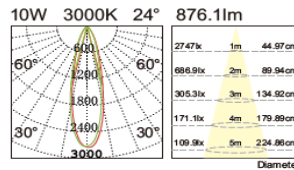

PHOTOMETRIC CURVE

OPTIONS

Colour temperature Changeable

Optional driver

Dimmable (0-10V / Triac / DALI Optional)

Honey comb