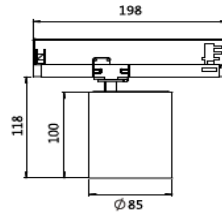

ROD LAMP

FRU I - TRACK SPOT LIGHT [28W, 35W] LENS

Applications

IP	CRI
20	90

FR85100.28 28W
Luminus Led
28W CRI80~2975lm
355° rotatable, 90° tiltable
CCT 2700K, 3000K, 4000K
Beam angle 20°, 26°, 36°, 60°
CRI>80, CRI>90
Power gear track adapter driver
Material: aluminum frame
MOQ 50pcs
Internal Reference: PL34C80
PN38C70