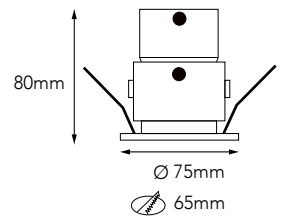

SL5663.05 5W

CREE CXA
5W ~420lm
Beam angle 15° 24° 36°
CRI>80 CRI>90 as an option
Driver Tridonic
Material: Light body made from original aluminum
Internal Reference: PL20 60 PN22C90

SL7070.05 5W Tiltable

CREE CXA
5W ~450lm
Beam angle 15° 24° 36°
CRI>80 CRI>90 as an option
Driver Tridonic
Material: Light body made from original aluminum
Internal Reference: PL22 70 PN25C35

SL6271.07 7W

CREE CXA
7W ~540lm
Beam angle 15° 24° 36°
CRI>80 CRI>90 as an option
Driver Philips
Material: Light body made from original aluminum
Internal Reference: PL22 10 PN24C65

SL7580.07 7W Tiltable

CREE CXA
7W ~560lm
Beam angle 15° 24° 36°
CRI>80 CRI>90 as an option
Driver Philips
Material: Light body made from original aluminum
Internal Reference: PL24 70 PN27C55

OPTIONS

Colour temperature Changeable

Optional driver

Dimmable (0-1 0V / Triac / DALi Optional)

CCT

IP	CRI	Warranty
20	90	5 Years

MOQ 100 Uds

Finished color

white	
black	
Grey	

PHOTOMETRIC CURVE
Please contact us sales@nelux.com.hk Nelux provide you shortly

www.nelux.com.hk