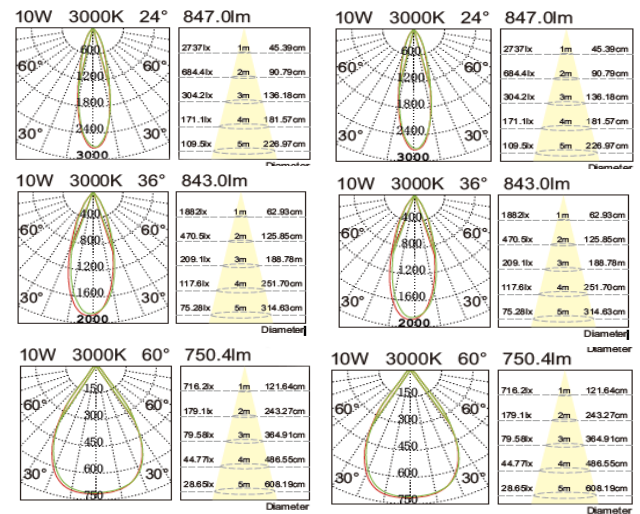

PHOTOMETRIC CURVE

OPTIONS

Colour temperature Changeable

Optional driver

Dimmable (0-1 0V / Triac / DALi Optional)

Honey comb

IP	CRI	Warranty
65	80	5 Years

MOQ 100 Uds

Finished color
Sand white

Sand black

PHOTOMETRIC CURVE
Please contact us sales@nelux.com.hk Nelux provide you shortly