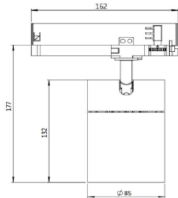

DIAMETER 85mm

TT85132.27ZM 27W

Luminus Led
27W ~2650lm
CCT 3000K, 4000K
Zoomable 16° ~ 34°
CRI>90
Driver Osram
Material:aluminum frame
MOQ 50pcs
Internal Reference: PL54C55
PN60C75