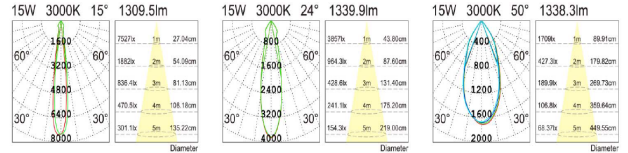

PHOTOMETRIC CURVE

OPTIONS

Colour temperature Changeable

Optional driver
TRIDONIC ACTEC PHILIPS

Dimmable (0-1 0V / Triac / DALi Optional)

Optional reflector 15°, 24°, 38°, 60°
Reflector Optional

CCT

IP	CRI	Warranty
20	90	5 Years

MOQ 200 Uds

Finished color
Sand white
Sand black

PHOTOMETRIC CURVE
Please contact us sales@nelux.com.hk Nelux provide you shortly

www.nelux.com.hk