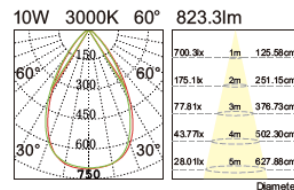

PHOTOMETRIC CURVE

OPTIONS

Colour temperature Changeable

Optional driver

Dimmable (0-10V / Triac / DALI Optional)

Honey comb

CCT

IP
65

CRI
80

Warranty
5 Years

MOQ 100 Uds

Finished color

PHOTOMETRIC CURVE
Please contact us sales@nelux.com.hk Nelux provide you shortly

www.nelux.com.hk