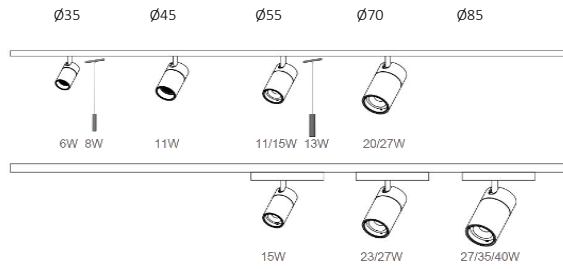

TUTTO TRACK MAGNETIC 48V - TUTTO TRACK MAIN VOLTAGE AC220-240V / AC110-127V

Applications

IP	CRI
20	90

48V TRACK

MAIN VOLTAGE