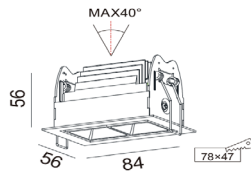

IL8456AD.6 2X3W

SAMSUNG 3535
2x3W ~310lm
Beam angle 15° 30° 50°
CRI>90
Driver Eaglerise,Khun,Philips
Material:Die-casting alminum frame and alminum profile heatsink
CTN/60pcs
Internal Reference: PL15C30
PN17C10