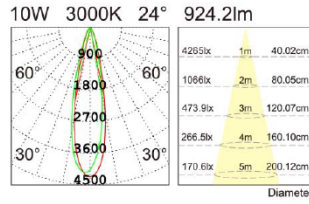

nelux architectural lighting products - producing quality -

sales@nelux.com.hk

AG9269.10 10W
LED: Samsung
Diffuser Lens
Power:10W
Flux(Lm): ~1000Lm
CCT 2700K,3000K,4000K
Angle: 24°/38°
CTN: 27pcs
Material: Aluminum
Internal Ref.PL18 80 PN20C90