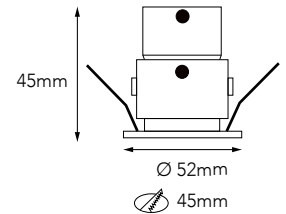

SL4246.03 3W

CREE XPG
3W ~180lm
Beam angle 10° 20° 30°
CRI>80 CRI>90 as an option
Driver Philips
Material: Light body made from original aluminum
Internal Reference: PL16 20 PN18C10

SL5245.03 3W Tiltable