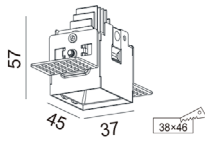

MOQ 100 Uds

Finished color

PHOTOMETRIC CURVE

Please contact us sales@nelux.com.hk Nelux provide you shortly

www.nelux.com.hk

INLINE [3W, 6W, 9W, 12W, 15W, 30W] TRIMLESS

Applications

IP	CRI
20	90