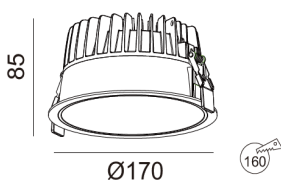

DW17085.30
SMD EVERLIGHT-Acrylic difusser
30W ~2525lm
Beam angle 70°
CRI>80
PCS/CNT: 12 pcs .
Material: Light body made from original aluminum
Internal Reference: PL23 60 PN26C75

DW230100.35
SMD EVERLIGHT-Acrylic difusser
35W ~3750lm
45W ~4000lm
Beam angle 70°
CRI>80
PCS/CNT: 12 pcs .
Material: Light body made from original aluminum
Internal Reference 35: PL29 20 PN32C55
Internal Reference 45: PL31 90 PN35C65