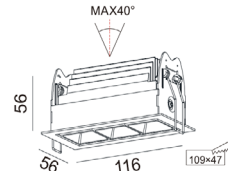

IL11656AD.9 3X3W

SAMSUNG 3535
3x3W ~510lm
Beam angle 15° 30° 50°
CRI>90
Driver Eaglerise,Khun,Philips
Material:Die-casting alminum frame and alminum profile heatsink
CTN/48pcs
Internal Reference: PL19C30
PN21C55