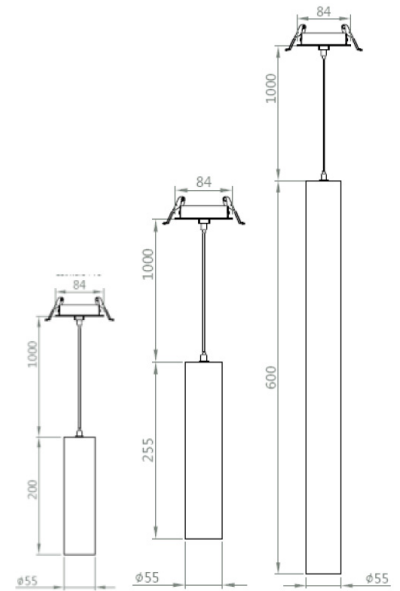

TT55200RP.15 15W
TT55255RP.15 15W
TT55600RP.15 15W

Luminus Led
15W ~1120lm
CCT 2700K, 3000K, 4000K
Beam angle lens 15° 20° 39° 50°
CRI>90
On/Off, Optional 1-10V, Dali dim
Material:aluminum frame
MOQ 50pcs
Internal Reference: 200mm PL37C10 PN41C25
Internal Reference: 255mm PL38C90 PN43C45
Internal Reference: 600mm PL44C65 PN49C75

TUBE LENGTH 255mm,365mm