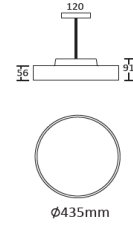

TF43586R.30 30W
TF43586R.40 40W
Samsung/EDISON/OSRAM/
Led SDCM<3
30W or 40W 120lm/W
CCT 2700K-6500K
Beam angle 120°
PF>0.90
PS Cover opal
Microprismatic UGR<19
CRI>80, CRI>90
Driver Khun,Boke,Osram
On-off/1-10V/DALI Tunable white DT 8
Material:aluminum frame
MOQ 10pcs
Main color White, Black, Silver
Life Time L90/50,000h
Inter.Ref On/Off 30: PL71C95 PN79C95
Inter.Ref On/Off 40: PL72C65 PN80C85

SIZE 875mm