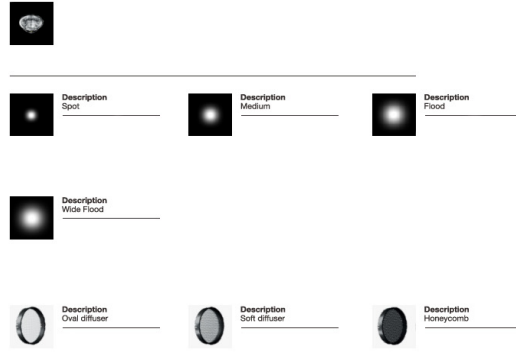

Accessories Ø 55mm
ø55mm