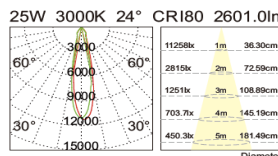

PHOTOMETRIC CURVE

CCT

IP
20

CRI
90

Warranty
5 Years

MOQ 100 Uds

Finished color

PHOTOMETRIC CURVE

Please contact us sales@nelux.com.hk Nelux provide you shortly

www.nelux.com.hk