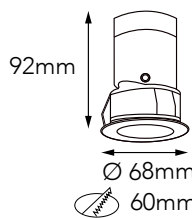

SL6892.07 7W Adjustable
CREE CXA
7W ~550lm
Beam angle 15° 24° 36°
CRI>90
Driver Philips
Material: Light body made from original aluminum
Internal Reference: PL28 30