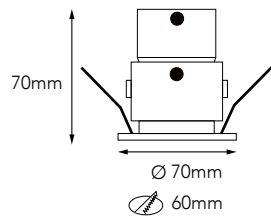

SL5663.05 5W

CREE CXA
5W ~420lm
Beam angle 15° 24° 36°
CRI>80 CRI>90 as an option
Driver Tridonic
Material: Light body made from original aluminum
Internal Reference: PL20 60 PN22C90

SL7070.05 5W Tiltable

CREE CXA
5W ~450lm
Beam angle 15° 24° 36°
CRI>80 CRI>90 as an option
Driver Tridonic
Material: Light body made from original aluminum
Internal Reference: PL22 70 PN25C35

SL6271.07 7W

CREE CXA
7W ~540lm
Beam angle 15° 24° 36°
CRI>80 CRI>90 as an option
Driver Philips
Material: Light body made from original aluminum
Internal Reference: PL22 10 PN24C65

SL7580.07 7W Tiltable

CREE CXA
7W ~560lm
Beam angle 15° 24° 36°
CRI>80 CRI>90 as an option
Driver Philips
Material: Light body made from original aluminum
Internal Reference: PL24 70 PN27C55

OPTIONS

Colour temperature Changeable

Optional driver

Dimmable (0-1 0V / Triac / DALi Optional)

CCT

IP	CRI	Warranty
20	90	5 Years

MOQ 100 Uds

Finished color

white	
black	
Grey	

PHOTOMETRIC CURVE
Please contact us sales@nelux.com.hk Nelux provide you shortly

www.nelux.com.hk