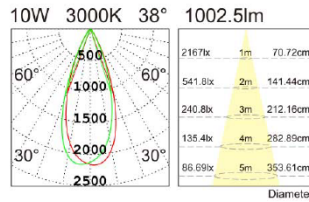

AG9289.15 15W
LED: Samsung
Diffuser Lens
Power:15W
Flux(Lm): ~1480Lm
CCT 2700K,3000K,4000K
Angle: 24°/38°
CTN: 27pcs
Material: Aluminum
Internal Ref.PL20 50 PN22C85