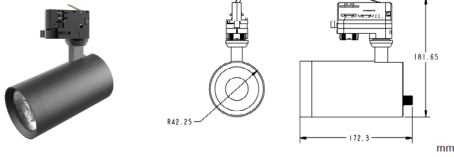

Multiple track lights in just one
Changeable Beam Angle
Changeable CCT
Adjustable Brightness
Light Shapes can be adjustable

CRI	ZOOM
90	10° ~ 60°

MAX H-A

MAX H-B

MAX H-C

MAX H-D

MAX H
Light source Standard, CCT Adjust (3000K,4000k,5700K)
Material Aluminum
Wiring 2Wires,3Wires,4Wires
Power 20W,30W
Beam angle 12°,24°,38°,60° - 10°~60°
CRI 90, as an option CRI92,95,97
PF>0.9
CCT 2700K,3000K,4000K,5000K,6000K
Lumens 90-100lm/W
Input Voltage AC200-240V 50/60Hz, Multivoltage
Output Voltage DC36V
Binning Initial < 3 MacAdam