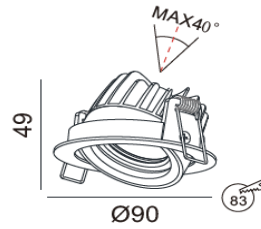

Applications

CRI	LENS
80	24°,36°,60°

SL9049R 10W

CREE COB
10W ~880lm
Beam angle 24° 36° 60°
CRI>80
PCS/CNT: 20 pcs .
Material: Light body made from original aluminum
Internal Reference: PL15 90 PN17C70

SL9049Q 10W