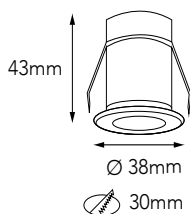

SL3843.03 3W
CREE XPG
3W ~180lm
Beam angle 10° 20° 30°
CRI>90
Driver Philips
Material: Light body made from original aluminum
Internal Reference: PL16 60