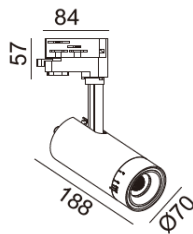

Sand white	
Sand black	

PHOTOMETRIC CURVE
Please contact us sales@nelux.com.hk Nelux provide you shortly

HOFF II [15W, 25W]

Applications

CRI	ZOOM
90	15° ~ 55°

TS70188_15
Track Spotlight 15W
CRI90 ~630lm to ~820lm
Beam angle 15° ~ 55°
CCT Adjust 2700K, 3000K, 4000K
Matt White RAL 9010
GLOBAL Three phase Adaptor
Toyon COB LED,
XZ Power Driver.
Material: Aluminum
Internal Reference: PL44 70
PN49C95