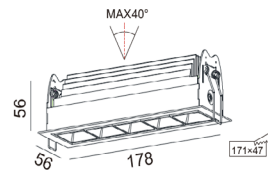

IL17856AD.15 5X3W

SAMSUNG 3535
5x3W ~910lm
Beam angle 15° 30° 50°
CRI>90
Driver Eaglerise,Khun,Philips
Material:Die-casting alminum frame and alminum profile heatsink
CTN/30pcs
Internal Reference: PL26C10
PN29C20