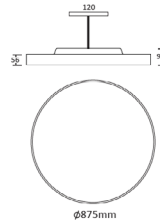

TF87586R.70 70W
TF87586R.90 90W
Samsung/EDISON/OSRAM/
Led SDCM<3
70W or 90W 120lm/W
CCT 2700K-6500K
Beam angle 120°
PF>0.90
PS Cover opal
Microprismatic UGR<19
CRI>80, CRI>90
Driver Khun,Boke,Osram
On-off/1-10V/DALI Tunable white DT 8
Material:aluminum frame
MOQ 10pcs
Main color White, Black, Silver
Life Time L90/50,000h
Inter.Ref On/Off 70: PL190C50 PN212C70
Inter.Ref On/Off 90: PL194C10 PN215C80

SIZE 1150mm