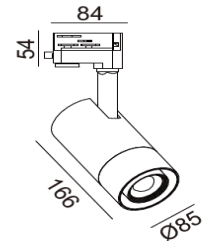

TS85165_25
Track Spotlight 25W
CRI90 ~1380lm to ~1537lm
Beam angle 15° , 50°
CCT 2700K, 3000K, 4000K
Matt White RAL 9010
GLOBAL Three phase Adaptor
Citizen COB LED,
XZ Power Driver.
Material: Aluminum
Internal Reference: PL57 80
PN64C35