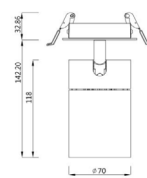

TT5595.15 15W
Luminus Led
15W ~1120lm
350° rotatable,90° tiltable
CCT 2700K,3000K, 4000K
Beam angle 15°,20°,39°,50°
CRI>90
Driver Osram, Khün
Material:aluminum frame
MOQ 50pcs
Internal Reference: PL35C15 PN39C10

TT701118.28 28W
Luminus Led
28W ~2030lm
350° rotatable,90° tiltable
CCT 2700K,3000K, 4000K
Beam angle 16°,22°,34°,43°
CRI>90
Driver Osram, Khün
Material:aluminum frame
MOQ 50pcs
Internal Reference: PL42C90 PN47C75
DIAMETER 85mm