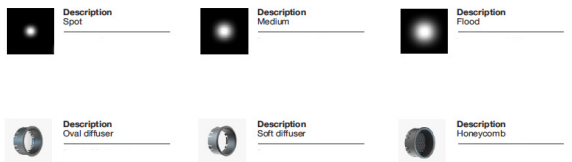

• Accessories

Accessories Ø35mm

Accessories Ø55mm

Accessories Ø45mm

Accessories Ø70mm

PHOTOMETRIC CURVE

Please contact us sales@nelux.com.hk Nelux provide you shortly

www.nelux.com.hk