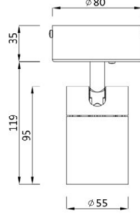

DIAMETER 55mm

TT5595S.15 15W
Luminus Led
15W ~1120lm
350° rotatable, 90° tiltable
CCT 2700K, 3000K, 4000K
Beam angle 15°, 20°, 39°, 50°
CRI>90
Driver Osram, Khün
Material: aluminum frame
MOQ 50pcs
Internal Reference: PL34C80 PN38C70