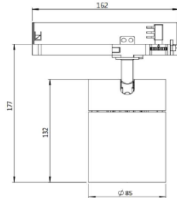

DIAMETER 85mm

TT85132.35ZM 35W

Luminus Led
35W ~3450lm
CCT 3000K, 4000K
Zoomable 16° ~ 34°
CRI>90
Driver Osram
Material:aluminum frame
MOQ 50pcs
Internal Reference: PL55C10
PN61C35