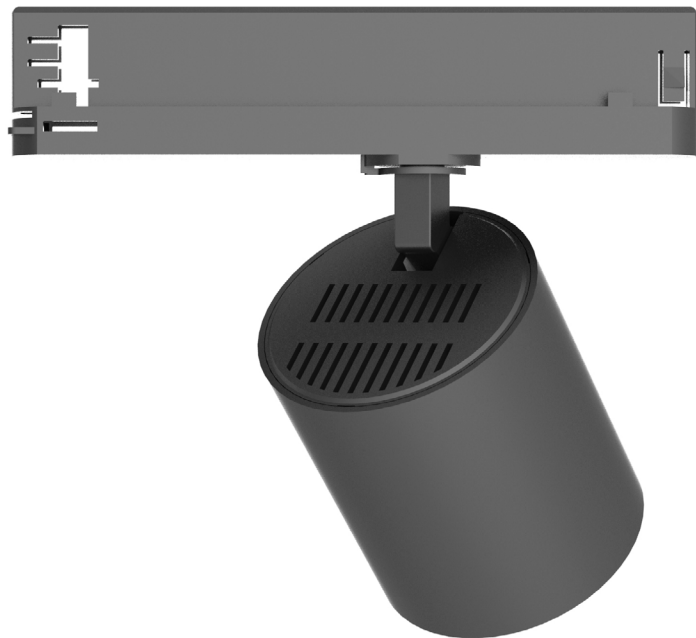

FRU II - TRACK SPOT LIGHT [28W, 35W] REFLECTOR

Applications

UGR	CRI
<19	90

FR85100R.28 28W
Luminus Led
28W CRI80~2825lm
355° rotatable, 90° tiltable
CCT 2700K, 3000K, 4000K
Beam angle 20°, 24°, 36°, 60°
CRI>80, CRI>90
Power gear track adapter driver
Material: aluminum frame
MOQ 50pcs
Internal Reference: PL33C90
PN37C75

FR85135R.35 35W
Luminus Led
40W CRI80~3380lm
355° rotatable, 90° tiltable
CCT 2700K, 3000K, 4000K
Beam angle 20°, 26°, 36°, 60°
CRI>80, CRI>90
Power gear track adapter driver
Material: aluminum frame
MOQ 50pcs
Internal Reference: PL44C70
PN49C80