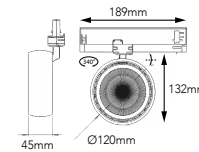

Applications

CRI	LENS
90	Multiple

TL8097.15B 15W
LED:Luminus
Diffuser Lens
Power:15W
Flux(Lm): ~1370Lm
CCT 3000K,4000K
Angle: 10°,20°,36°,60°
CTN: 20pcs
Material: Aluminum
Internal Ref.PL37 60
PN41C80

TL100113.20B 20W
LED:Luminus
Diffuser Lens
Power:20W
Flux(Lm): ~1960Lm
CCT 3000K,4000K
Angle: 17°,23°,42°, 45° 60°
CTN: 20pcs
Material: Aluminum
Internal Ref.PL40 10
PN44C60