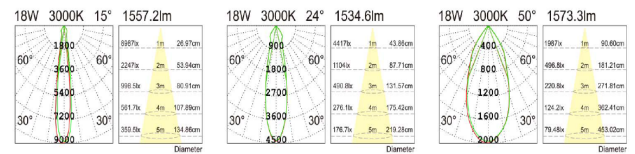

PHOTOMETRIC CURVE

OPTIONS

Colour temperature Changeable

Optional driver
TRIDONIC ACTEC PHILIPS

Dimmable (0-1 0V / Triac / DALi Optional)

Optional reflector 15°, 24°, 38°, 60°
Reflector Optional

CCT

IP	CRI	Warranty
20	90	5 Years

MOQ 200 Uds

Finished color
Sand white
Sand black

PHOTOMETRIC CURVE
Please contact us sales@nelux.com.hk Nelux provide you shortly

www.nelux.com.hk