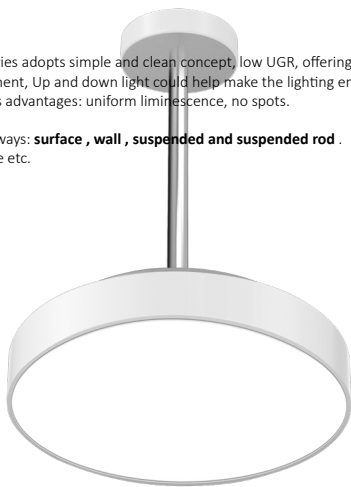

SIZE 875mm

TF87586R.70 70W
TF87586R.90 90W
Samsung/EDISON/OSRAM/
Led SDCM<3
70W or 90W 120lm/W
CCT 2700K-6500K
Beam angle 120°
PF>0.90
PS Cover opal
Microprismatic UGR<19
CRI>80, CRI>90
Driver Khun,Boke,Osram
On-off/1-10V/DALI Tunable white DT 8
Material:aluminum frame
MOQ 10pcs
Main color White, Black, Silver
Life Time L90/50,000h
Inter.Ref On/Off 70: PL190C50 PN212C70
Inter.Ref On/Off 90: PL194C10 PN215C80

SIZE 1150mm

TF115086R.90 90W
TF115086R.120 120W
Samsung/EDISON/OSRAM/
Led SDCM<3
90W or 120W 120lm/W
CCT 2700K-6500K
Beam angle 120°
PF>0.90
PS Cover opal
Microprismatic UGR<19
CRI>80, CRI>90
Driver Khun,Boke,Osram
On-off/1-10V/DALI Tunable white DT 8
Material:aluminum frame
MOQ 10pcs
Main color White, Black, Silver
Life Time L90/50,000h
Inter.Ref On/Off 70: PL345C50 PN383C90
Inter.Ref On/Off 90: PL350C10 PN390C10

TAFILO Ceiling & Wall light series adopts simple and clean concept, low UGR, offering the most comfortable lighting environment, Up and down light could help make the lighting environment look more spacious. Product's advantages: uniform luminescence, no spots.

This item has four installation ways: **surface** , **wall** , **suspended** and **suspended rod** .
Application: lobby,hotel, office etc.