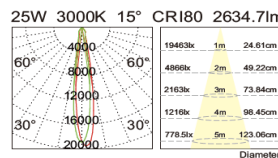

PHOTOMETRIC CURVE

CCT

IP
20

CRI
90

Warranty
5 Years

MOQ 100 Uds

Finished color

PHOTOMETRIC CURVE

Please contact us sales@nelux.com.hk Nelux provide you shortly

www.nelux.com.hk