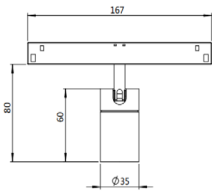

PHOTOMETRIC CURVE

Please contact us sales@nelux.com.hk Nelux provide you shortly

www.nelux.com.hk

MAGNETIC TRACK SPOT LIGHT DC48V [Ø35mm, Ø45mm, Ø55mm, Ø70mm]

Applications

etc...

VOLTAGE	IP	CRI
DC48V	20	90

DIAMETER 35mm