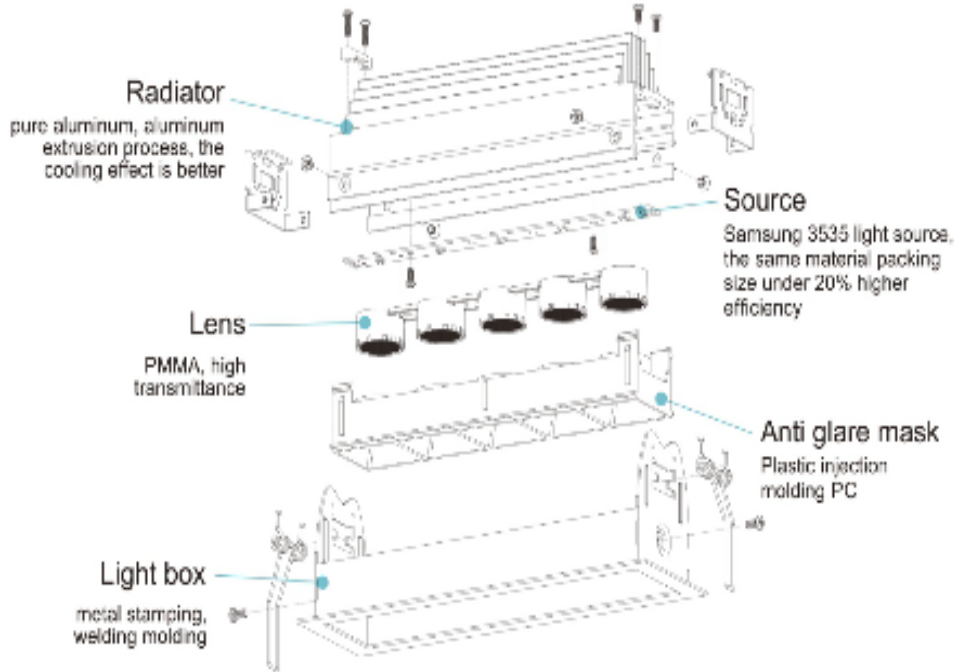

Exclusive design.

Die-casting aluminum frame and aluminum profile heatsink
1 head, 2 heads, 3 heads, 4 heads, 5 heads and 10 heads.

INLINE I FIXED

INLINE II ADJUSTABLE

INLINE III TRIMLESS

PHOTOMETRIC CURVE