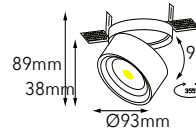

LUCEN [15W, 20W, 28W] TRIMLESS

Applications

SDCM	UGR	CRI
<= 3	<= 19	90

DL8085.15 15W

LED:Luminus
Diffuser Lens
Power:15W
Flux(Lm): ~1400Lm
CCT 2700K,3000K,4000K
Angle: 10°,20°,36°,60°
CTN: 30pcs
Material: Aluminum
Internal Ref.PL34 80
PN38C70