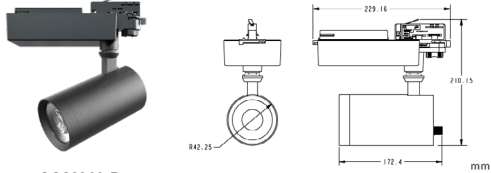

Multiple track lights in just one
Changeable Beam Angle
Changeable CCT
Adjustable Brightness
Light Shapes can be adjustable

CRI	ZOOM
90	10° ~ 60°

MAX H-A

MAX H-B

MAX H-C

MAX H-D

MAX H
Light source Standard, CCT Adjust (3000K,4000k,5700K)
Material Aluminum
Wiring 2Wires,3Wires,4Wires
Power 20W,30W
Beam angle 12°,24°,38°,60° - 10°~60°
CRI 90, as an option CRI92,95,97
PF>0.9
CCT 2700K,3000K,4000K,5000K,6000K
Lumens 90-100lm/W
Input Voltage AC200-240V 50/60Hz, Multivoltage
Output Voltage DC36V
Binning Initial < 3 MacAdam