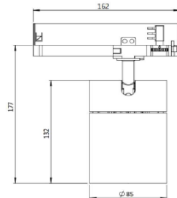

DIAMETER 85mm

TT85132.40ZM 40W

Luminus Led
40W ~3850lm
CCT 3000K, 4000K
Zoomable 16° ~ 34°
CRI>90
Driver Osram
Material:aluminum frame
MOQ 50pcs
Internal Reference: PL55C10
PN61C35

MOQ 100 Uds

Finished color

- white ☐
- black ☐
- Grey ☐

CCT