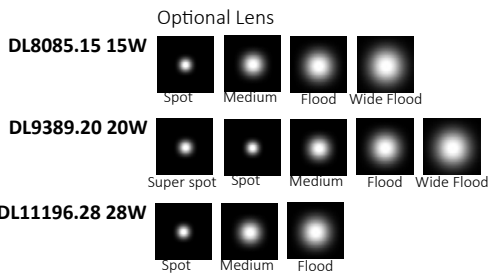

• Accessories

OPTIONS

MOQ 100 Uds

CCT	2700K	3000K	4000K

IP	CRI	Warranty	SDCM	UGR
20	90	5 Years	<= 3	<= 19

Finished color	Sandy white	Sandy black

PHOTOMETRIC CURVE
Please contact us sales@nelux.com.hk Nelux provide you shortly