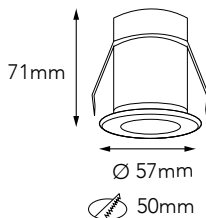

SL5771.07 7W
CREE CXA
7W ~500lm
Beam angle 15° 24° 36°
CRI>90
Driver Philips
Material: Light body made from original aluminum
Internal Reference: PL21 25