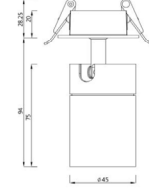

DIAMETER 45mm

TT4575.11 11W
Luminus Led
11W ~490lm
350° rotatable,90° tiltable
CCT 2700K,3000K, 4000K
Beam angle 14°,20°,32°,56°
CRI>90
Driver Osram, Khün
Material:aluminum frame
MOQ 50pcs
Internal Reference: PL28C85 PN32C10
DIAMETER 70mm