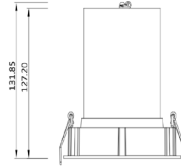

CUT OUT 125mm