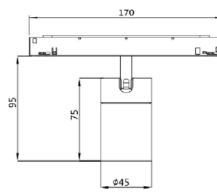

DIAMETER 45mm

TT4575.11 11W

Luminus Led
11W ~810lm
CCT 3000K, 4000K
Beam angle 14° 20° 33° 56°
CRI>90
Local Driver
Material:aluminum frame
MOQ 50pcs
Internal Reference: PL29C50
PN32C80