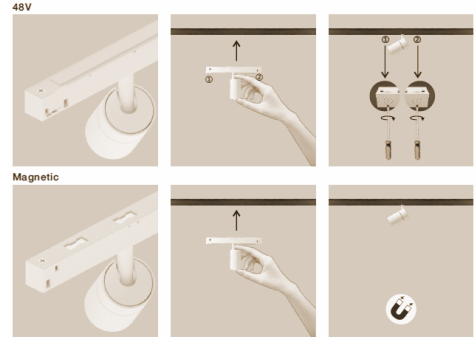

• Easy Installation