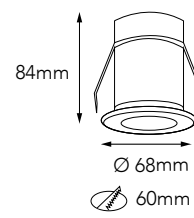

SL6884.09 9W
CREE CXA
9W ~650lm
Beam angle 15° 24° 36°
CRI>90
Driver Philips
Material: Light body made from original aluminum
Internal Reference: PL26 60

OPTIONS

Colour temperature Changeable

Optional driver

Dimmable (0-1 0V / Triac / DALi Optional)