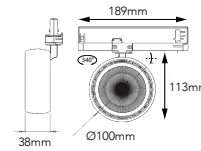

TL100113.20 20W

LED:Luminus
Diffuser Lens
Power:20W
Flux(Lm): ~1960Lm
CCT 3000K,4000K
Angle: 17°,23°,42°, 45° 60°
CTN: 20pcs
Material: Aluminum
Internal Ref.PL44C10
PN44C60