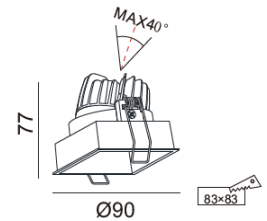

Finished color

PHOTOMETRIC CURVE
Please contact us sales@nelux.com.hk Nelux provide you shortly

www.nelux.com.hk

TEGAL OUT II IP65 [10W] ADJUSTABLE

Applications

CRI	LENS
80	24°,36°,60°

SL9077R 10W
CREE COB
10W ~850lm
Beam angle 24° 36° 60°
CRI>80
PCS/CNT: 20 pcs .
Material: Light body made from original aluminum
Internal Reference: PL15 90 PN17C70