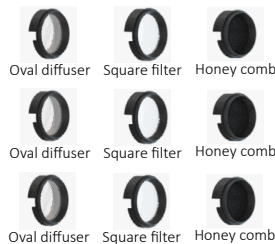

RIN ROUND I [15W, 20W, 28W]

Applications

CRI	LENS
90	Multiple

TL86100.15 15W

LED:Luminus
Diffuser Lens
Power:15W
Flux(Lm): ~1370Lm
CCT 3000K,4000K
Angle: 10°,20°,36°,60°
CTN: 20pcs
Material: Aluminum
Internal Ref.PL37C60
PN41C80

TL100113.20 20W

LED:Luminus
Diffuser Lens
Power:20W
Flux(Lm): ~1960Lm
CCT 3000K,4000K
Angle: 17°,23°,42°, 45° 60°
CTN: 20pcs
Material: Aluminum
Internal Ref.PL44C10
PN44C60

TL120132.28 28W

LED:Luminus
Diffuser Lens
Power:28W
Flux(Lm): ~2715Lm
CCT 3000K,4000K
Angle: 15°,24°,36°
CTN: 16pcs
Material: Aluminum
Internal Ref.PL44C50
PN49C75

Optional Lens

TL86100.15 15W

TL100113.20 20W

TL120132.28 28W

Optional Anti glares

OPTIONS

Optional driver

2700K **Optional CCT**

Optional Led

MOQ 100 Uds

CCT
3000K
4000K

IP	CRI	Warranty	SDCM	UGR
20	90	5 Years	<= 3	<= 19

Finished color
Sandy white
Sandy black

PHOTOMETRIC CURVE
Please contact us sales@nelux.com.hk Nelux provide you shortly

www.nelux.com.hk