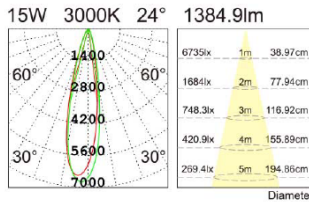

DIAMOND [10W, 15W] FIX

Applications

POWER	CRI
10, 15	80,90

www.nelux.com.hk

Chez nelux chaque produit est un bijou

sales@nelux.com.hk

www.nelux.com.hk

nelux architectural lighting products - producing quality -

sales@nelux.com.hk

AG9269.10 10W
LED: Samsung
Diffuser Lens
Power:10W
Flux(Lm): ~1000Lm
CCT 2700K,3000K,4000K
Angle: 24°/38°
CTN: 27pcs
Material: Aluminum
Internal Ref.PL18 80 PN20C90

AG8169.10 10W Trimless
LED: Samsung
Diffuser Lens
Power:10W
Flux(Lm): ~1000Lm
CCT 2700K,3000K,4000K
Angle: 24°/38°
CTN: 36pcs
Material: Aluminum
Internal Ref.PL18 60 PN20C70

AG9289.15 15W
LED: Samsung
Diffuser Lens
Power:15W
Flux(Lm): ~1480Lm
CCT 2700K,3000K,4000K
Angle: 24°/38°
CTN: 27pcs
Material: Aluminum
Internal Ref.PL20 50 PN22C85

AG8189.15 15W Trimless
LED: Samsung
Diffuser Lens
Power:15W
Flux(Lm): ~1480Lm
CCT 2700K,3000K,4000K
Angle: 24°/38°
CTN: 36pcs
Material: Aluminum
Internal Ref.PL20 40 PN22C75

Optional reflectors

Frame changeable

OPTIONS

Colour temperature Changeable

Optional driver

Dimmable (0-1 0V / Triac / DALi Optional)

Optional Led

CCT

2700K	3000K	4000K

IP	CRI	Warranty
44	90	5 Years

MOQ 100 Uds

Optional Color

PHOTOMETRIC CURVE
Please contact us sales@nelux.com.hk Nelux provide you shortly

www.nelux.com.hk