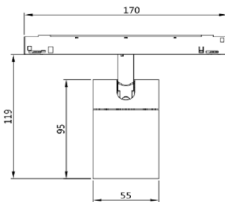

DIAMETER 55mm

TT5595.15 15W

Luminus Led
15W ~1200lm
CCT 3000K, 4000K
Beam angle lens 15° 20° 39° 50°
CRI>90
Local Driver
Material:aluminum frame
MOQ 50pcs
Internal Reference: PL34C20
PN38C00