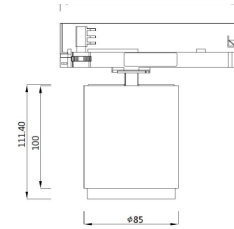

www.nelux.com.hk

FRU III - TRACK SPOT LIGHT [20W, 28W] HIGH LUMENS

Applications

etc...

LUMENS	CRI
130lm/W	90

FR85100H.20 20W
Luminus Led
20W CRI80~2310lm
355° rotatable,90° tiltable
CCT 2700K,3000K, 4000K
Beam angle 18°,27°
CRI>80, CRI>90
Power gear track adapter driver
Material:aluminum frame
MOQ 50pcs
Internal Reference: PL36C90
PN41C10