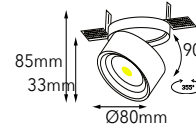

DL8085.15 15W

LED:Luminus
Diffuser Lens
Power:15W
Flux(Lm): ~1400Lm
CCT 2700K,3000K,4000K
Angle: 10°,20°,36°,60°
CTN: 30pcs
Material: Aluminum
Internal Ref.PL34 80
PN38C70