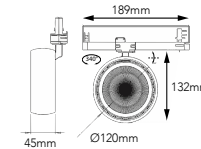

TL120132.28 28W

LED:Luminus
Diffuser Lens
Power:28W
Flux(Lm): ~2715Lm
CCT 3000K,4000K
Angle: 15°,24°,36°
CTN: 16pcs
Material: Aluminum
Internal Ref.PL44C50
PN49C75