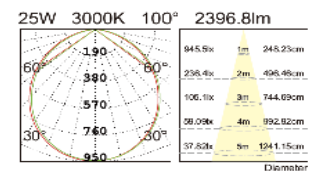

PHOTOMETRIC CURVE

OPTIONS

Colour temperature Changeable

Optional driver

Dimmable (0-1 0V / Triac / DALi Optional)

CCT

IP	CRI	Warranty
20	80	5 Years

MOQ 200 Uds

Finished color
Sand white

Sand black

PHOTOMETRIC CURVE
Please contact us sales@nelux.com.hk Nelux provide you shortly