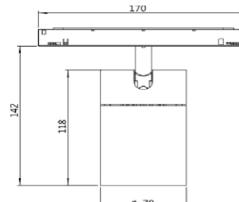

DIAMETER 70mm

TT70118.20 20W

Luminus Led
20W ~1720lm
CCT 3000K, 4000K
Beam angle 15° 20° 39° 50°
CRI>90
Local Driver
Material:aluminum frame
MOQ 50pcs
Internal Reference: PL
PN ask for price