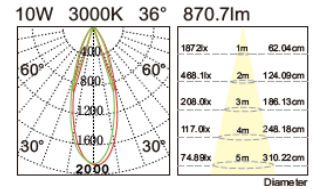

PHOTOMETRIC CURVE

OPTIONS

Colour temperature Changeable

Optional driver

Dimmable (0-10V / Triac / DALI Optional)

Honey comb

CCT

IP
65

CRI
80

Warranty
5 Years

MOQ 100 Uds

Finished color

PHOTOMETRIC CURVE
Please contact us sales@nelux.com.hk Nelux provide you shortly

www.nelux.com.hk