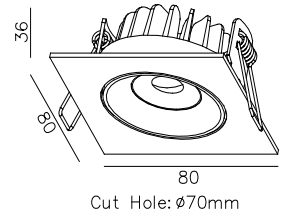

Please contact us sales@nelux.com.hk Nelux provide you shortly

www.nelux.com.hk

TEGAL V [5W, 7W] ADJUSTABLE

Applications

CRI	LENS
90	20°,30°,50°

SL8036S 5W(lens)

CREE COB (bridgelux / CITIZEN Optional)
5W ~410lm
Beam angle 20°, 30°, 50°
90 (95/97 Optional)
PCS/CNT: 20 pcs .
Material: Aluminum Die-Casting
Internal Reference: PL11 60
PN12C85