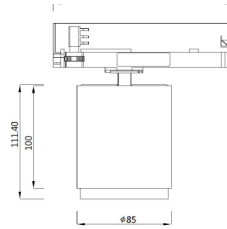

www.nelux.com.hk

FRU III - TRACK SPOT LIGHT [20W, 28W] HIGH LUMENS

Applications

etc...

LUMENS	CRI
130lm/W	90

FR85100H.20 20W
Luminus Led
20W CRI80~2310lm
355° rotatable,90° tiltable
CCT 2700K,3000K, 4000K
Beam angle 18°,27°
CRI>80, CRI>90
Power gear track adapter driver
Material:aluminum frame
MOQ 50pcs
Internal Reference: PL36C90
PN41C10