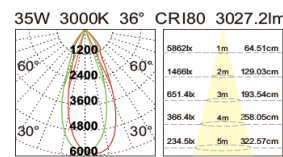

PHOTOMETRIC CURVE

CCT

IP
20

CRI
90

Warranty
5 Years

MOQ 100 Uds

Finished color

PHOTOMETRIC CURVE

Please contact us sales@nelux.com.hk Nelux provide you shortly

www.nelux.com.hk