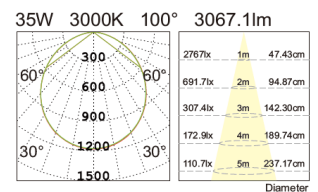

PHOTOMETRIC CURVE

OPTIONS

Colour temperature Changeable

Optional driver

Dimmable (0-1 0V / Triac / DALi Optional)

CCT

IP	CRI	Warranty
20	80	5 Years

MOQ 200 Uds

Finished color
Sand white

Sand black

PHOTOMETRIC CURVE
Please contact us sales@nelux.com.hk Nelux provide you shortly