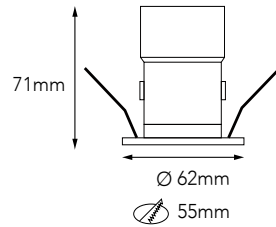

SL5663.05 5W

CREE CXA
5W ~420lm
Beam angle 15° 24° 36°
CRI>80 CRI>90 as an option
Driver Tridonic
Material: Light body made from original aluminum
Internal Reference: PL20 60 PN22C90

SL7070.05 5W Tiltable

CREE CXA
5W ~450lm
Beam angle 15° 24° 36°
CRI>80 CRI>90 as an option
Driver Tridonic
Material: Light body made from original aluminum
Internal Reference: PL22 70 PN25C35

SL6271.07 7W

CREE CXA
7W ~540lm
Beam angle 15° 24° 36°
CRI>80 CRI>90 as an option
Driver Philips
Material: Light body made from original aluminum
Internal Reference: PL22 10 PN24C65

SL7580.07 7W Tiltable

CREE CXA
7W ~560lm
Beam angle 15° 24° 36°
CRI>80 CRI>90 as an option
Driver Philips
Material: Light body made from original aluminum
Internal Reference: PL24 70 PN27C55

OPTIONS

Colour temperature Changeable

Optional driver

Dimmable (0-1 0V / Triac / DALi Optional)

CCT

IP	CRI	Warranty
20	90	5 Years

MOQ 100 Uds

Finished color

white	
black	
Grey	

PHOTOMETRIC CURVE
Please contact us sales@nelux.com.hk Nelux provide you shortly

www.nelux.com.hk