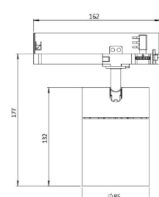

DIAMETER 85mm

TT85132.27WW 27W
Luminus Led
27W
CCT 3000K, 4000K
Wall washer or Double Asymmetric
CRI>90
Driver Osram
Material:aluminum frame
MOQ 50pcs
Internal Reference: PL56C80
PN63C20

CCT