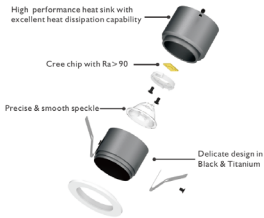

SL5663.05 5W

CREE CXA
5W ~420lm
Beam angle 15° 24° 36°
CRI>80 CRI>90 as an option
Driver Tridonic
Material: Light body made from original aluminum
Internal Reference: PL20 60 PN22C90

SL7070.05 5W Tiltable

CREE CXA
5W ~450lm
Beam angle 15° 24° 36°
CRI>80 CRI>90 as an option
Driver Tridonic
Material: Light body made from original aluminum
Internal Reference: PL22 70 PN25C35

SL6271.07 7W

CREE CXA
7W ~540lm
Beam angle 15° 24° 36°
CRI>80 CRI>90 as an option
Driver Philips
Material: Light body made from original aluminum
Internal Reference: PL22 10 PN24C65

SL7580.07 7W Tiltable

CREE CXA
7W ~560lm
Beam angle 15° 24° 36°
CRI>80 CRI>90 as an option
Driver Philips
Material: Light body made from original aluminum
Internal Reference: PL24 70 PN27C55

OPTIONS

Colour temperature Changeable

Optional driver

Dimmable (0-1 0V / Triac / DALi Optional)

CCT

IP	CRI	Warranty
20	90	5 Years

MOQ 100 Uds

Finished color

white	
black	
Grey	

PHOTOMETRIC CURVE
Please contact us sales@nelux.com.hk Nelux provide you shortly

www.nelux.com.hk