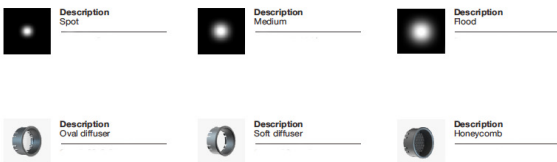

MAGNETIC TRACK SPOT LIGHT DC48V [Ø35mm, Ø45mm, Ø55mm, Ø70mm] ACCESSORIES

Applications

VOLTAGE	IP	CRI
DC48V	20	90

• Accessories

Accessories Ø35mm