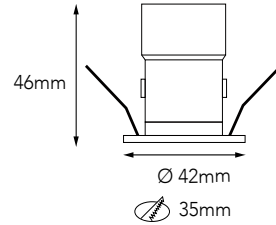

SL4246.03 3W

CREE XPG
3W ~180lm
Beam angle 10° 20° 30°
CRI>80 CRI>90 as an option
Driver Philips
Material: Light body made from original aluminum
Internal Reference: PL16 20 PN18C10

SL5245.03 3W Tiltable