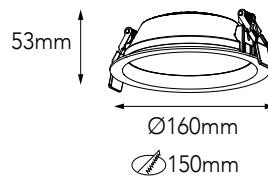

DUKE I [15W, 25W, 35W]

Applications

CRI	POWER
80	15,25,35

DL16053 15W
SMD EVERLIGHT-Acrylic difusser
15W ~1310lm
Beam angle 100°
CRI>80
PCS/CNT: 8 pcs .
Material: Light body made from original aluminum
Internal Reference: PL19 87
PN20C20

DL21562 25W & 35W
SMD EVERLIGHT-Acrylic difusser
25W ~2390lm
35W ~3100lm
Beam angle 100°
CRI>80
PCS/CNT: 8 pcs .
Material: Light body made from original aluminum
Internal Reference 25: PL22 66
PN25C35
Internal Reference 35: PL33 60
PN37C45