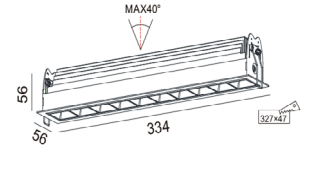

IL33456AD.30 10X3W

SAMSUNG 3535
10x3W ~1930lm
Beam angle 15° 30° 50°
CRI>90
Driver Eaglerise,Khun,Philips
Material:Die-casting alminum frame and alminum profile heatsink
CTN/15pcs
Internal Reference: PL39C75
PN44C60

OPTIONS

Colour temperature Changeable

Optional driver

Dimmable (0-1 0V / Triac / DALi Optional)

CCT

IP
20

CRI
90

Warranty
5 Years

MOQ 100 Uds

Finished color

PHOTOMETRIC CURVE

Please contact us sales@nelux.com.hk Nelux provide you shortly

www.nelux.com.hk