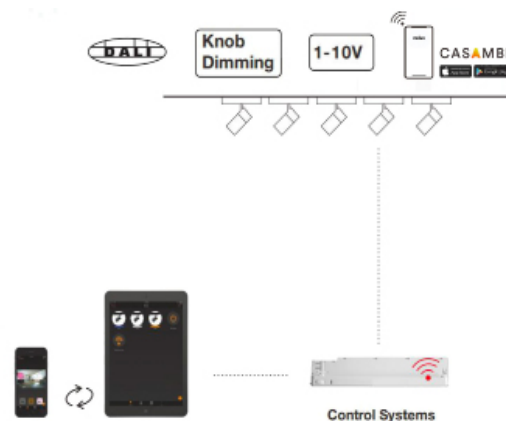

• Different Tracks

• Customised Colour and Texture

• Three different sizes

Play with your light

• Lighting Control

Application

Light sets atmosphere in different life scenarios whenever in shopping, work, listening to music, watching TV, receiving a visitor, with family or even when tasting whiskey, adjust the brightness or tune the color of different lights may bring you different motions and feelings in need. Play with our smart TUTTO lighting system to achieve whatever atmosphere you desire in daily life. You can easily do this by using either your smart phone or a remote controller by simply pressing the button. CASAMBI, DALI, Phase-cut, Knob Dimming are all included in this smart lighting system.