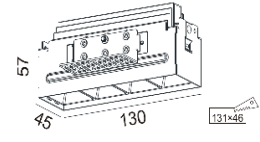

IL13057TL.12 4X3W
SAMSUNG 3535
4x3W ~690lm
Beam angle 15° 30° 50°
CRI>90
Driver Eaglerise,Khun,Philips
Material:Die-casting alminum frame and alminum profile heatsink
CTN/45pcs
Internal Reference: PL24C05
PN26C85