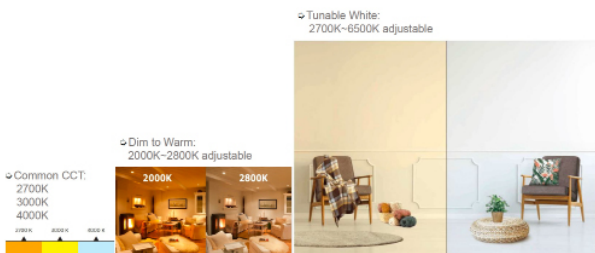

Special Texture

- (4) CCT adjustable

This technology is incorporated in all TUTTO product except the zoom lens and framer series. Triac and Dali controlled solutions are available.