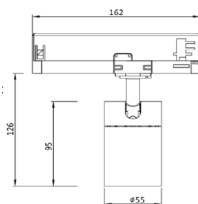

DIAMETER 55mm

TT5595.15WW 15W
Luminus Led
15W
CCT 3000K, 4000K
Wall washer or Double Asymmetric
CRI>90
Driver Osram
Material:aluminum frame
MOQ 50pcs
Internal Reference: PL43C55
PN48C45