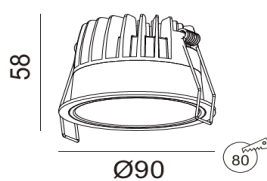

DW9058.10
SMD EVERLIGHT-Acrylic difusser
10W ~760lm
Beam angle 70°
CRI>80
PCS/CNT: 18 pcs .
Material: Light body made from original aluminum
Internal Reference: PL15 70 PN17C55

DW12075.15
SMD EVERLIGHT-Acrylic difusser
15W ~1310lm
Beam angle 70°
CRI>80
PCS/CNT: 18 pcs .
Material: Light body made from original aluminum
Internal Reference: PL18 20 PN20C35