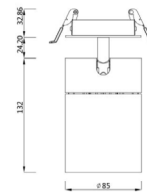

RECESSED SPOT LIGHT AC220-240V or 110-127VAC [Ø35mm, Ø45mm, Ø55mm, Ø70mm, Ø85mm]

Applications

VOLTAGE	IP	CRI
MAINS	20	90

TT3560.06 6W
Luminus Led
6W ~550lm
350° rotatable,90° tiltable
CCT 2700K,3000K, 4000K
Beam angle 16°,24°,34°
CRI>90
Driver Osram, Khün
Material:aluminum frame
MOQ 50pcs
Internal Reference: PL28C20 PN31C35
DIAMETER 55mm

TT4575.11 11W
Luminus Led
11W ~490lm
350° rotatable,90° tiltable
CCT 2700K,3000K, 4000K
Beam angle 14°,20°,32°,56°
CRI>90
Driver Osram, Khün
Material:aluminum frame
MOQ 50pcs
Internal Reference: PL28C85 PN32C10
DIAMETER 70mm

TT5595.15 15W
Luminus Led
15W ~1120lm
350° rotatable,90° tiltable
CCT 2700K,3000K, 4000K
Beam angle 15°,20°,39°,50°
CRI>90
Driver Osram, Khün
Material:aluminum frame
MOQ 50pcs
Internal Reference: PL35C15 PN39C10

TT701118.28 28W
Luminus Led
28W ~2030lm
350° rotatable,90° tiltable
CCT 2700K,3000K, 4000K
Beam angle 16°,22°,34°,43°
CRI>90
Driver Osram, Khün
Material:aluminum frame
MOQ 50pcs
Internal Reference: PL42C90 PN47C75
DIAMETER 85mm

• Five models

TT85132.40 40W
Luminus Led
40W ~3360lm
350° rotatable,90° tiltable
CCT 2700K,3000K, 4000K
Beam angle 21°,26°,36°,45°
CRI>90
Driver Osram, Khün
Material:aluminum frame
MOQ 50pcs
Internal Reference: PL50C60 PN56C55

CCT

IP	CRI	Warranty
20	90	5 Years

MOQ 50 Uds

Finished color

white	
black	
Grey	

PHOTOMETRIC CURVE
Please contact us sales@nelux.com.hk Nelux provide you shortly