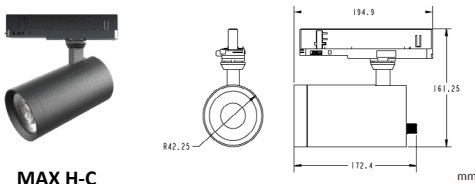

Multiple track lights in just one
Changeable Beam Angle
Changeable CCT
Adjustable Brightness
Light Shapes can be adjustable

CRI	ZOOM
90	10° ~ 60°

MAX H-A

MAX H-B

MAX H-C

MAX H-D

MAX H
Light source Standard, CCT Adjust (3000K,4000k,5700K)
Material Aluminum
Wiring 2Wires,3Wires,4Wires
Power 20W,30W
Beam angle 12°,24°,38°,60° - 10°~60°
CRI 90, as an option CRI92,95,97
PF>0.9
CCT 2700K,3000K,4000K,5000K,6000K
Lumens 90-100lm/W
Input Voltage AC200-240V 50/60Hz, Multivoltage
Output Voltage DC36V
Binning Initial < 3 MacAdam