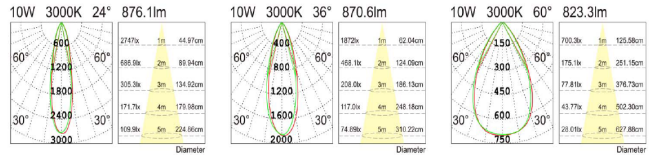

PHOTOMETRIC CURVE

OPTIONS

Colour temperature Changeable

Dimmable (0-1 0V / Triac / DALi Optional)

CCT

IP	CRI	Warranty
20	90	5 Years

MOQ 200 Uds

Finished color
Sand white ☐
Sand black ☐

PHOTOMETRIC CURVE
Please contact us sales@nelux.com.hk Nelux provide you shortly