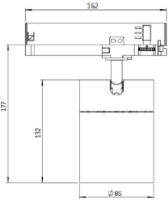

DIAMETER 85mm

TT85132.27MV 27W

Luminus Led
27W ~2650lm
CCT 3000K, 4000K
Beam angle 21°, 26°, 36°, 45°, 34x62°
CRI>90
Driver Osram
Material:aluminum frame
MOQ 50pcs
Internal Reference: PL45C10
PN50C25