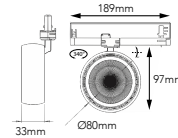

TL8097.15B 15W
LED:Luminus
Diffuser Lens
Power:15W
Flux(Lm): ~1370Lm
CCT 3000K,4000K
Angle: 10°,20°,36°,60°
CTN: 20pcs
Material: Aluminum
Internal Ref.PL37 60
PN41C80