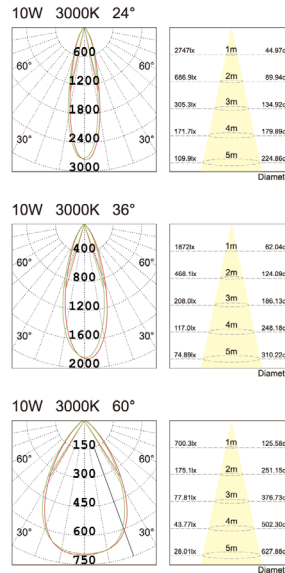

Beam angle 24°, 36°, 60°

90 (95/97 Optional)

PCS/CNT: 20 pcs .

Material: Aluminum Die-Casting

Internal Reference: PL14 96

PN16C75

PHOTOMETRIC CURVE

OPTIONS