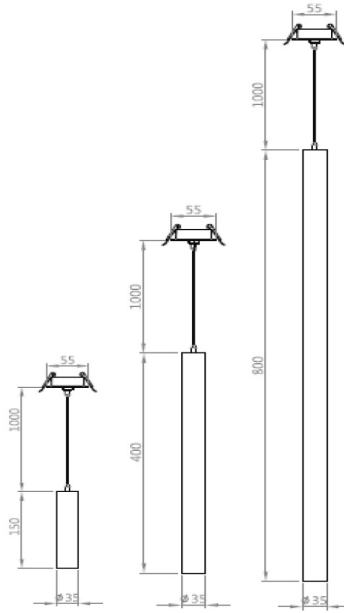

TUBE LENGTH 150mm,400mm,800mm

TT35150RP.08 8W
TT35400RP.08 8W
TT35800RP.08 8W

Luminus Led
8W ~680lm
CCT 2700K, 3000K, 4000K
Beam angle lens 16° 24° 34°
CRI>90
On/Off, Optional 1-10V, Dali dim
Material:aluminum frame
MOQ 50pcs
Internal Reference: 150mm PL29C80 PN33C35
Internal Reference: 400mm PL32C90 PN36C65
Internal Reference: 800mm PL35C85 PN39C85

TUBE LENGTH 200mm,255mm,600mm