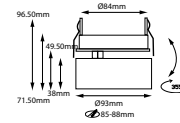

PHOTOMETRIC CURVE
Please contact us sales@nelux.com.hk Nelux provide you shortly

LUCEN [15W, 20W, 28W] TRIM

Applications

SDCM	UGR	CRI
<= 3	<= 19	90

DL8044.15 15W

LED:Luminus
Diffuser Lens
Power:15W
Flux(Lm): ~1370Lm
CCT 2700K,3000K,4000K
Angle: 10°,20°,36°,60°
CTN: 30pcs
Material: Aluminum
Internal Ref.PL33 40
PN37C20