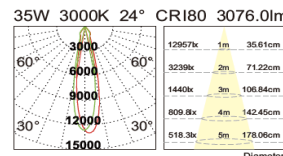

PHOTOMETRIC CURVE

CCT

IP
20

CRI
90

Warranty
5 Years

MOQ 100 Uds

Finished color

PHOTOMETRIC CURVE

Please contact us sales@nelux.com.hk Nelux provide you shortly

www.nelux.com.hk