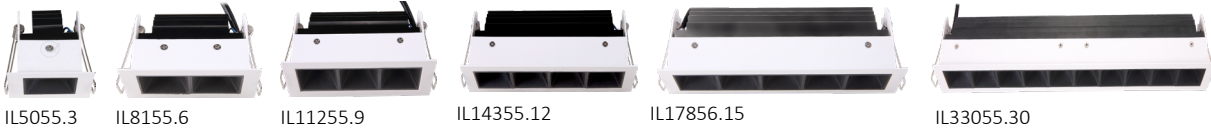

Finished color
Sandy white

Sandy black

PHOTOMETRIC CURVE
Please contact us sales@nelux.com.hk Nelux provide you shortly

www.nelux.com.hk

INLINE

Applications

etc...

Three kind of structure **FIXED, ADJUSTABLE AND TRIMLESS**

Exclusive design.

Die-casting aluminum frame and aluminum profile heatsink
1 head, 2 heads, 3 heads, 4 heads, 5 heads and 10 heads.

INLINE I FIXED

INLINE II ADJUSTABLE

INLINE III TRIMLESS

PHOTOMETRIC CURVE