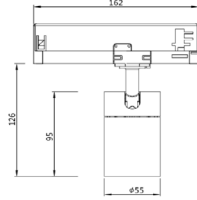

DIAMETER 55mm

TT5595.15MV 15W

Luminus Led
15W ~1200lm
CCT 3000K, 4000K
Beam angle \odot lens 15° 20° 39° 50°
CRI>90
Driver Osram
Material:aluminum frame
MOQ 50pcs
Internal Reference: PL32C95
PN36C75

DIAMETER 70mm