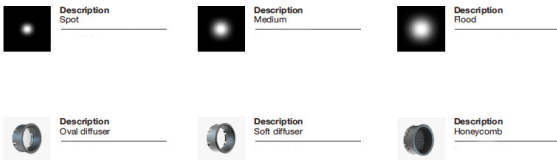

MAGNETIC TRACK SPOT LIGHT DC48V [Ø35mm, Ø45mm, Ø55mm, Ø70mm] ACCESSORIES

Applications

VOLTAGE	IP	CRI
DC48V	20	90

• Accessories

Accessories Ø35mm