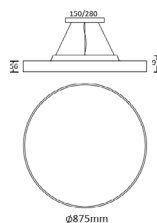

TF87586SM.70 70W
TF87586SM.90 90W

Samsung/EDISON/OSRAM/
Led SDCM<3
70W or 90W 120lm/W
CCT 2700K-6500K
Beam angle 120°
PF>0.90
PS Cover opal
Microprismatic UGR<19
CRI>80, CRI>90
Driver Khun,Boke,Osram
On-off/1-10V/DALI Tunable white DT 8
Material:aluminum frame
MOQ 10pcs
Main color White, Black, Silver
Life Time L90/50,000h
Inter.Ref On/Off 70: PL195C50 PN217C25
Inter.Ref On/Off 90: PL199C10 PN222C25

SIZE 1150mm