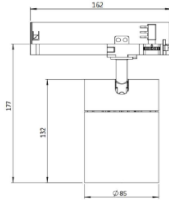

DIAMETER 85mm

TT85132.35MV 35W

Luminus Led
35W ~3450lm
CCT 3000K, 4000K
Beam angle 21°, 26°, 36°, 45°, 34x62°
CRI>90
Driver Osram
Material:aluminum frame
MOQ 50pcs
Internal Reference: PL47C80
PN53C20