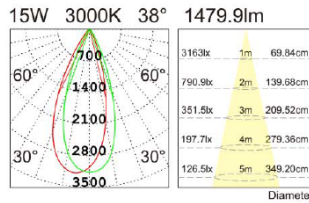

AG8189.15 15W Trimless
LED: Samsung
Diffuser Lens
Power:15W
Flux(Lm): ~1480Lm
CCT 2700K,3000K,4000K
Angle: 24°/38°
CTN: 36pcs
Material: Aluminum
Internal Ref.PL20 40 PN22C75