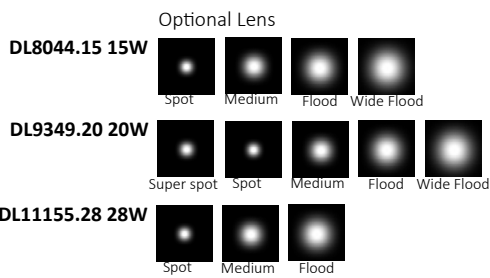

• Accessories

OPTIONS

MOQ 100 Uds

CCT

2700K	3000K	4000K

IP	CRI	Warranty	SDCM	UGR
20	90	5 Years	<= 3	<= 19

Finished color

Sandy white	
Sandy black	

PHOTOMETRIC CURVE
Please contact us sales@nelux.com.hk Nelux provide you shortly