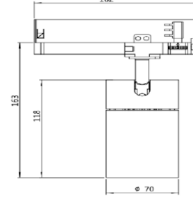

DIAMETER 55mm

TT5595.15ZM 15W

Luminus Led
15W ~1200lm
CCT 3000K, 4000K
Zoomable 16° ~ 34°
CRI>90
Driver Osram
Material:aluminum frame
MOQ 50pcs
Internal Reference: PL40C58
PN45C10

DIAMETER 70mm

TT70118.20ZM 20W