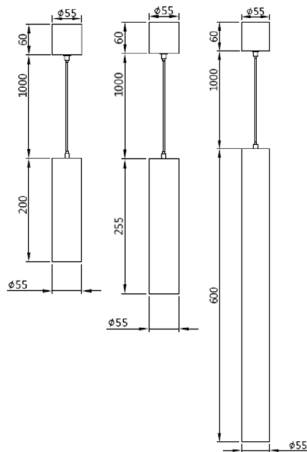

TT85200SP.15 15W
TT85255SP.15 15W
TT85600SP.15 15W

Luminus Led
15W ~1120lm
CCT 2700K, 3000K, 4000K
Beam angle lens 15° 20° 39° 50°
CRI>90
On/Off, Optional 1-10V, Dali dim
Material:aluminum frame
MOQ 50pcs
Internal Reference: 200mm PL39C80 PN44C25
Internal Reference: 255mm PL41C70 PN46C45
Internal Reference: 600mm PL45C85 PN50C95

CCT

IP	CRI	Warranty
20	90	5 Years

Finished color

PHOTOMETRIC CURVE

Please contact us sales@nelux.com.hk Nelux provide you shortly

www.nelux.com.hk