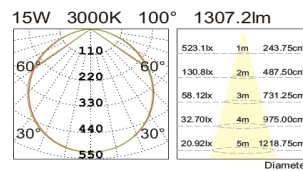

PHOTOMETRIC CURVE

OPTIONS

Colour temperature Changeable

Optional driver

Dimmable (0-1 0V / Triac / DALi Optional)