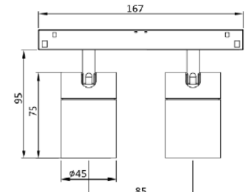

DIAMETER 45mm

TT4575.22 2x11W

Luminus Led
2x11W ~2x810lm
CCT 3000K, 4000K
Beam angle 14° 20° 33° 56°
CRI>90
Local Driver
Material:aluminum frame
MOQ 50pcs
Internal Reference: PL40C50
PN45C00