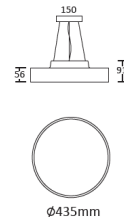

TF43586SM.30 30W
TF43586SM.40 40W

Samsung/EDISON/OSRAM/
Led SDCM<3
30W or 40W 120lm/W
CCT 2700K-6500K
Beam angle 120°
PF>0.90
PS Cover opal
Microprismatic UGR<19
CRI>80, CRI>90
Driver Khun,Boke,Osram
On-off/1-10V/DALI Tunable white DT 8
Material:aluminum frame
MOQ 10pcs
Main color White, Black, Silver
Life Time L90/50,000h
Inter.Ref On/Off 30: PL76C95 PN85C65
Inter.Ref On/Off 40: PL77C65 PN86C45

SIZE 875mm