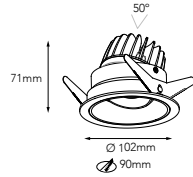

AG10271.10 10W
LED: Samsung
Diffuser Lens
Power:10W
Flux(Lm): ~1043Lm
CCT 2700K,3000K,4000K
Angle: 24°/38°
CTN: 27pcs
Material: Aluminum
Internal Ref.PL19 00 PN21C20