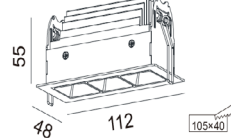

IL11255.9 3X3W
SAMSUNG 3535
3x3W ~510lm
Beam angle 15° 30° 50°
CRI>90
Driver Eaglerise,Khun,Philips
Material:Die-casting alminum frame and alminum profile heatsink
CTN/48pcs
Internal Reference: PL18C30
PN20C45