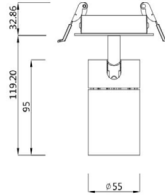

RECESSED SPOT LIGHT AC220-240V or 110-127VAC [Ø35mm, Ø45mm, Ø55mm, Ø70mm, Ø85mm]

Applications

VOLTAGE	IP	CRI
MAINS	20	90

TT3560.06 6W
Luminus Led
6W ~550lm
350° rotatable,90° tiltable
CCT 2700K,3000K, 4000K
Beam angle 16°,24°,34°
CRI>90
Driver Osram, Khün
Material:aluminum frame
MOQ 50pcs
Internal Reference: PL28C20 PN31C35
DIAMETER 55mm

TT4575.11 11W
Luminus Led
11W ~490lm
350° rotatable,90° tiltable
CCT 2700K,3000K, 4000K
Beam angle 14°,20°,32°,56°
CRI>90
Driver Osram, Khün
Material:aluminum frame
MOQ 50pcs
Internal Reference: PL28C85 PN32C10
DIAMETER 70mm

TT5595.15 15W
Luminus Led
15W ~1120lm
350° rotatable,90° tiltable
CCT 2700K,3000K, 4000K
Beam angle 15°,20°,39°,50°
CRI>90
Driver Osram, Khün
Material:aluminum frame
MOQ 50pcs
Internal Reference: PL35C15 PN39C10

TT701118.28 28W
Luminus Led
28W ~2030lm
350° rotatable,90° tiltable
CCT 2700K,3000K, 4000K
Beam angle 16°,22°,34°,43°
CRI>90
Driver Osram, Khün
Material:aluminum frame
MOQ 50pcs
Internal Reference: PL42C90 PN47C75
DIAMETER 85mm

• Five models

TT85132.40 40W
Luminus Led
40W ~3360lm
350° rotatable,90° tiltable
CCT 2700K,3000K, 4000K
Beam angle 21°,26°,36°,45°
CRI>90
Driver Osram, Khün
Material:aluminum frame
MOQ 50pcs
Internal Reference: PL50C60 PN56C55

CCT

IP	CRI	Warranty
20	90	5 Years

MOQ 50 Uds

Finished color

white	
black	
Grey	

PHOTOMETRIC CURVE
Please contact us sales@nelux.com.hk Nelux provide you shortly