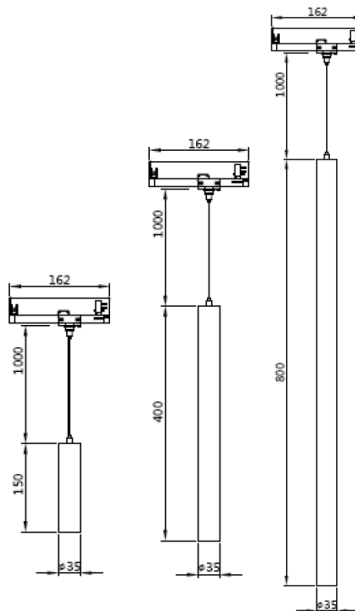

TT55200MV.11 13W
TT55255MV.11 13W
TT55600MV.11 13W

Luminus Led
11W ~1120lm
CCT 2700K, 3000K, 4000K
Beam angle lens 15° 20° 29° 50°
CRI>90
On/Off, 1-10V, Dali dim
Material:aluminum frame
MOQ 50pcs
Internal Reference: 200mm PL44C70 PN49C75
Internal Reference: 255mm PL46C50 PN51C85
Internal Reference: 600mm PL52C70 PN58C90

TUBE LENGTH 150mm,400mm,800mm