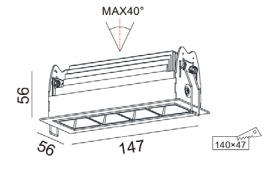

IL14756AD.12 4X3W

SAMSUNG 3535
4x3W ~690lm
Beam angle 15° 30° 50°
CRI>90
Driver Eaglerise,Khun,Philips
Material:Die-casting alminum frame and alminum profile heatsink
CTN/45pcs
Internal Reference: PL22C55
PN25C15