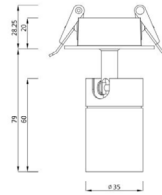

DIAMETER 35mm

TT3560.06 6W
Luminus Led
6W ~550lm
350° rotatable,90° tiltable
CCT 2700K,3000K, 4000K
Beam angle 16°,24°,34°
CRI>90
Driver Osram, Khün
Material:aluminum frame
MOQ 50pcs
Internal Reference: PL28C20 PN31C35
DIAMETER 55mm