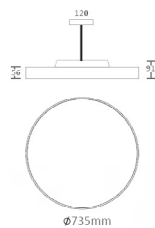

TF73586R.50 50W
TF73586R.70 70W
Samsung/EDISON/OSRAM/
Led SDCM<3
50W or 70W 120lm/W
CCT 2700K-6500K
Beam angle 120°
PF>0.90
PS Cover opal
Microprismatic UGR<19
CRI>80, CRI>90
Driver Khun,Boke,Osram
On-off/1-10V/DALI Tunable white DT 8
Material:aluminum frame
MOQ 10pcs
Main color White, Black, Silver
Life Time L90/50,000h
Inter.Ref On/Off 50: PL140C50 PN156C35
Inter.Ref On/Off 70: PL143 PN158C90

SIZE 300mm