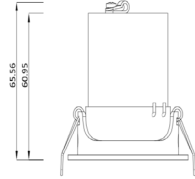

CUT OUT 60mm