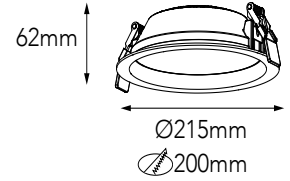

DUKE I [15W, 25W, 35W]

Applications

CRI	POWER
80	15,25,35

DL16053 15W
SMD EVERLIGHT-Acrylic difusser
15W ~1310lm
Beam angle 100°
CRI>80
PCS/CNT: 8 pcs .
Material: Light body made from original aluminum
Internal Reference: PL19 87
PN20C20

DL21562 25W & 35W
SMD EVERLIGHT-Acrylic difusser
25W ~2390lm
35W ~3100lm
Beam angle 100°
CRI>80
PCS/CNT: 8 pcs .
Material: Light body made from original aluminum
Internal Reference 25: PL22 66
PN25C35
Internal Reference 35: PL33 60
PN37C45