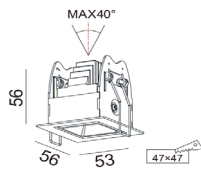

white	
black	
Grey	

PHOTOMETRIC CURVE
Please contact us sales@nelux.com.hk Nelux provide you shortly

www.nelux.com.hk

INLINE [3W, 6W, 9W, 12W, 15W, 30W] ADJUSTABLE

Applications

etc...

IP	CRI
20	90

IL5653AD.3 3W