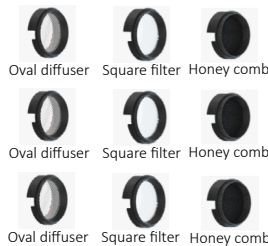

Optional Anti glares

OPTIONS

Colour temperature Changeable

Dimmable (0-1 0V / Triac / DALi Optional)

Optional driver

Optional Led

2700K **Optional CCT**

MOQ 100 Uds

CCT

IP	CRI	Warranty	SDCM	UGR
20	90	5 Years	<= 3	<= 19

Finished color

PHOTOMETRIC CURVE

Please contact us sales@nelux.com.hk Nelux provide you shortly

www.nelux.com.hk