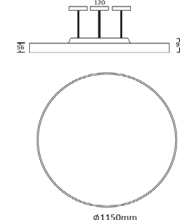

TF115086R.90 90W
TF115086R.120 120W
Samsung/EDISON/OSRAM/
Led SDCM<3
90W or 120W 120lm/W
CCT 2700K-6500K
Beam angle 120°
PF>0.90
PS Cover opal
Microprismatic UGR<19
CRI>80, CRI>90
Driver Khun,Boke,Osram
On-off/1-10V/DALI Tunable white DT 8
Material:aluminum frame
MOQ 10pcs
Main color White, Black, Silver
Life Time L90/50,000h
Inter.Ref On/Off 70: PL345C50 PN383C90
Inter.Ref On/Off 90: PL350C10 PN390C10

TAFILO Ceiling & Wall light series adopts simple and clean concept, low UGR, offering the most comfortable lighting environment, Up and down light could help make the lighting environment look more spacious. Product's advantages: uniform luminescence, no spots.

This item has four installation ways: **surface** , **wall** , **suspended** and **suspended rod** .
Application: lobby,hotel, office etc.