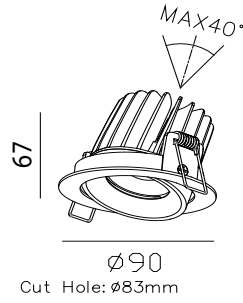

TEGAL VIII [15W] ADJUSTABLE

Applications

CRI	LENS
90	24°,36°,60°

SL9079T 15W(lens)

CREE COB (bridgelux / CITIZEN

Optional)

15W ~1398lm

Beam angle 24°, 36°, 60°

90 (95/97 Optional)

PCS/CNT: 18 pcs .

Material: Aluminum Die-Casting

Internal Reference: PL21 18

PN23C60