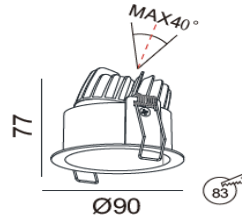

Finished color

PHOTOMETRIC CURVE
Please contact us sales@nelux.com.hk Nelux provide you shortly

www.nelux.com.hk

TEGAL OUT II IP65 [10W] ADJUSTABLE

Applications

CRI	LENS
80	24°,36°,60°

SL9077R 10W
CREE COB
10W ~850lm
Beam angle 24° 36° 60°
CRI>80
PCS/CNT: 20 pcs .
Material: Light body made from original aluminum
Internal Reference: PL15 90 PN17C70