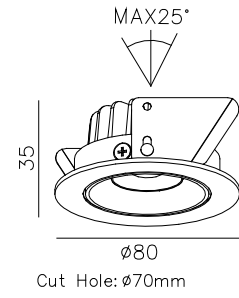

Sand black

PHOTOMETRIC CURVE
Please contact us sales@nelux.com.hk Nelux provide you shortly

www.nelux.com.hk

TEGAL III [5W, 7W] ADJUSTABLE

Applications

CRI	LENS
90	20°,30°,50°

SL8035T 5W(lens)
 CREE COB (bridgelux / CITIZEN)
 Optional)
 5W ~410lm
 Beam angle 20°, 30°, 50°
 90 (95/97 Optional)
 PCS/CNT: 20 pcs .
 Material: Aluminum Die-Casting
 Internal Reference: PL11 10
 PN12C45