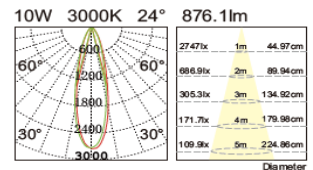

PHOTOMETRIC CURVE

OPTIONS

Colour temperature Changeable

Optional driver

Dimmable (0-10V / Triac / DALI Optional)

Honey comb

CCT

IP
65

CRI
80

Warranty
5 Years

MOQ 100 Uds

Finished color

PHOTOMETRIC CURVE
Please contact us sales@nelux.com.hk Nelux provide you shortly

www.nelux.com.hk