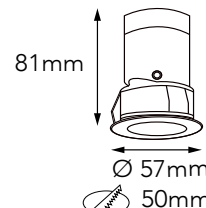

SL5781.05 5W Adjustable
LUMILED
5W ~360lm
Beam angle 30° 40°
CRI>90
Driver Philips
Material: Light body made from original aluminum
Internal Reference: PL18 10
PN20C20