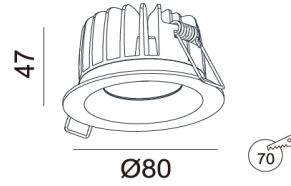

TEGAL II [10W]

Applications

CRI	LENS
90	24°, 36°, 60°

SL8047 10W(lens)

CREE COB (bridgelux / CITIZEN

Optional)

10W ~870lm

Beam angle 24°, 36°, 60°

90 (95/97 Optional)

PCS/CNT: 20 pcs .

Material: Aluminum Die-Casting

Internal Reference: PL14 96

PN16C75