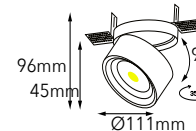

DL11196.28 28W

LED:Luminus
Diffuser Lens
Power:28W
Flux(Lm): ~2380Lm
CCT 2700K,3000K,4000K
Angle: 15°,24°,36°
CTN: 18pcs
Material: Aluminum
Internal Ref.PL41 50
PN46C25