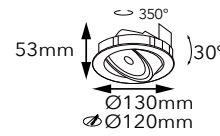

PHOTOMETRIC CURVE
Please contact us sales@nelux.com.hk Nelux provide you shortly

www.nelux.com.hk

LUCEN [15W, 20W, 28W] DOWNLIGHT

Applications

SDCM	UGR	CRI
<= 3	<= 19	90

DL11549.15 15W

LED:Luminus
Diffuser Lens
Power:15W
Flux(Lm): ~1345Lm
CCT 2700K,3000K,4000K
Angle: 10°,20°,36°,60°
CTN: 32pcs
Material: Aluminum
Internal Ref.PL31 20 PN34C70