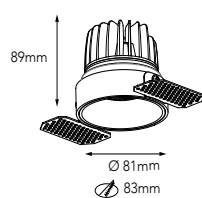

AG8189.15 15W Trimless
LED: Samsung
Diffuser Lens
Power:15W
Flux(Lm): ~1480Lm
CCT 2700K,3000K,4000K
Angle: 24°/38°
CTN: 36pcs
Material: Aluminum
Internal Ref.PL20 40 PN22C75