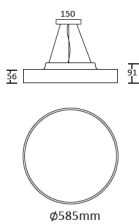

TF58586SM.40 40W
TF58586SM.60 60W

Samsung/EDISON/OSRAM/
Led SDCM<3
40W or 60W 120lm/W
CCT 2700K-6500K
Beam angle 120°
PF>0.90
PS Cover opal
Microprismatic UGR<19
CRI>80, CRI>90
Driver Khun,Boke,Osram
On-off/1-10V/DALI Tunable white DT 8
Material:aluminum frame
MOQ 10pcs
Main color White, Black, Silver
Life Time L90/50,000h
Inter.Ref On/Off 40: PL101C20 PN112C55
Inter.Ref On/Off 60: PL104C95 PN116C75

SIZE 735mm