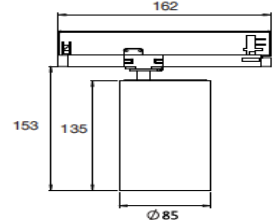

FR85135R.35 35W
Luminus Led
40W CRI80~3380lm
355° rotatable, 90° tiltable
CCT 2700K, 3000K, 4000K
Beam angle 20°, 26°, 36°, 60°
CRI>80, CRI>90
Power gear track adapter driver
Material: aluminum frame
MOQ 50pcs
Internal Reference: PL44C70
PN49C80