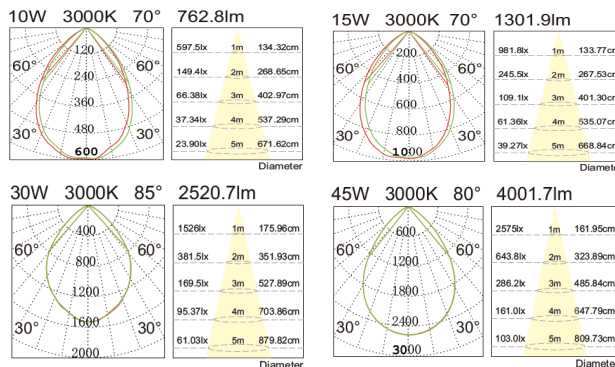

PHOTOMETRIC CURVE

OPTIONS

Colour temperature Changeable

Optional driver

Dimmable (0-1 0V / Triac / DALi Optional)

CCT

IP20	CRI	Warranty
IP44	+80	5 Years

MOQ 200 Uds

Finished color	
Sand white	
Sand black	

PHOTOMETRIC CURVE
Please contact us sales@nelux.com.hk Nelux provide you shortly