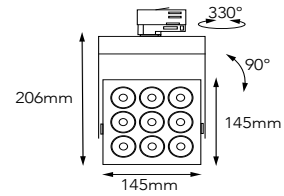

MOQ 100 Uds

Finished color	
Sand white	
Sand black	

PHOTOMETRIC CURVE
Please contact us sales@nelux.com.hk Nelux provide you shortly

www.nelux.com.hk

RIN DOTS II [45W]

Applications

SDCM	UGR
<= 3	<= 19

TL145145.45
Track Spotlight 45W
LUMINUS LED
CRI90 ~3800lm
Beam angle 10°, 20°, 36°, 60°
CCT 2700K, 3000K, 4000K
POWER Three phase Adaptor
Material: Aluminum
CTN: 15pcs
Options 0-10V, Triac dim.6 wires
Internal Reference: PL77C80
PN86C65