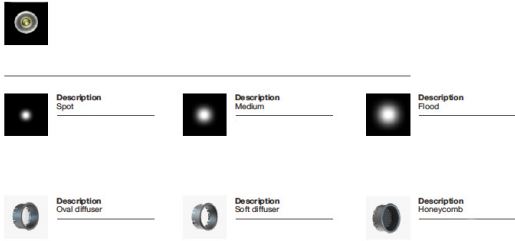

RECESSED SPOT LIGHT [Ø35mm, Ø45mm, Ø55mm, Ø70mm, Ø85mm] ACCESSORIES

Applications

VOLTAGE	IP	CRI
MAINS	20	90

Accessories Ø 35mm
ø35mm