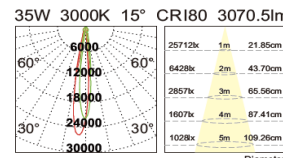

PHOTOMETRIC CURVE

CCT

IP
20

CRI
90

Warranty
5 Years

MOQ 100 Uds

Finished color

PHOTOMETRIC CURVE

Please contact us sales@nelux.com.hk Nelux provide you shortly

www.nelux.com.hk