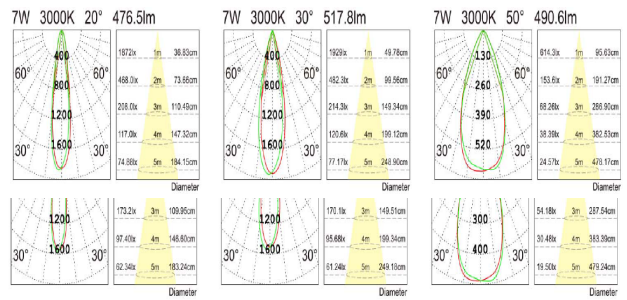

PHOTOMETRIC CURVE

OPTIONS

Colour temperature Changeable

Optional driver

Dimmable (0-1 0V / Triac / DALi Optional)

Optional reflector 15°, 24°, 38°, 60°

CCT

IP	CRI	Warranty
20	90	5 Years

MOQ 200 Uds

Finished color
Sand white
Sand black

PHOTOMETRIC CURVE
Please contact us sales@nelux.com.hk Nelux provide you shortly