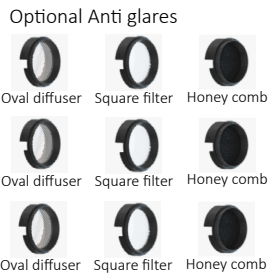

• Accessories