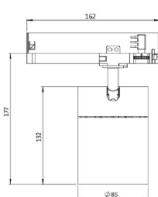

DIAMETER 85mm

TT85132.35WW 35W
Luminus Led
35W
CCT 3000K, 4000K
Wall washer or Double Asymmetric
CRI>90
Driver Osram
Material:aluminum frame
MOQ 50pcs
Internal Reference: PL58C95
PN65C65