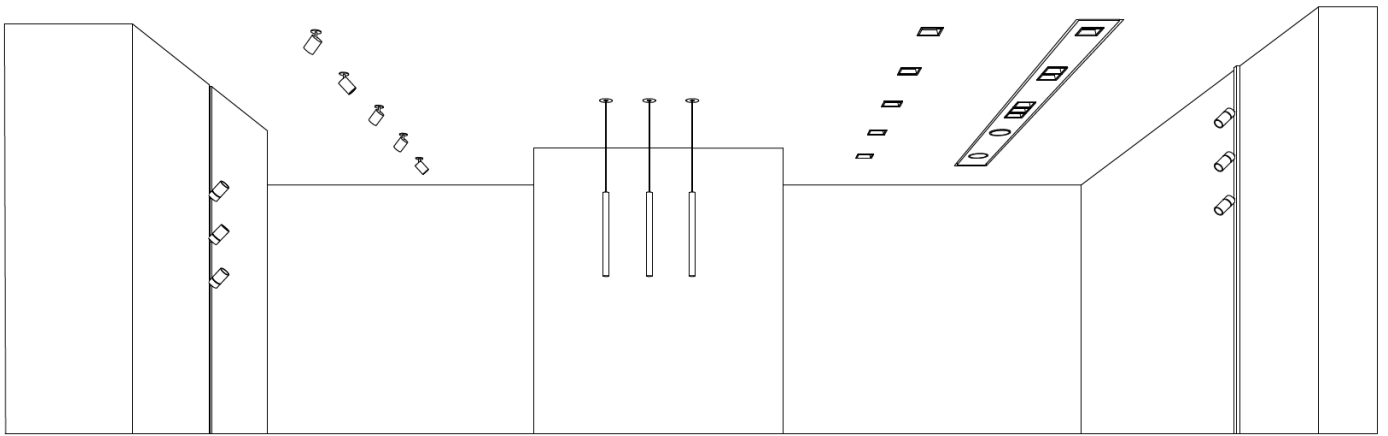

2024

NELUX ARCHITECTURAL LIGHTING

**PRODUCTS
FOR LIGHTING PROJECTS**

PRODUCTS

MUST HAVE

{ MH } Series

- 48V Track Mounted
- Ceiling Mounted
- Suspension lamps
- Recessed Downlight
- Surface Luminaires
- Hotel Downlights
- Anti-glare luminaires
- Track Mounted