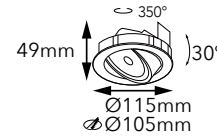

PHOTOMETRIC CURVE
Please contact us sales@nelux.com.hk Nelux provide you shortly

www.nelux.com.hk

LUCEN [15W, 20W, 28W] DOWNLIGHT

Applications

SDCM	UGR	CRI
<= 3	<= 19	90

DL11549.15 15W

LED:Luminus
Diffuser Lens
Power:15W
Flux(Lm): ~1345Lm
CCT 2700K,3000K,4000K
Angle: 10°,20°,36°,60°
CTN: 32pcs
Material: Aluminum
Internal Ref.PL31 20 PN34C70