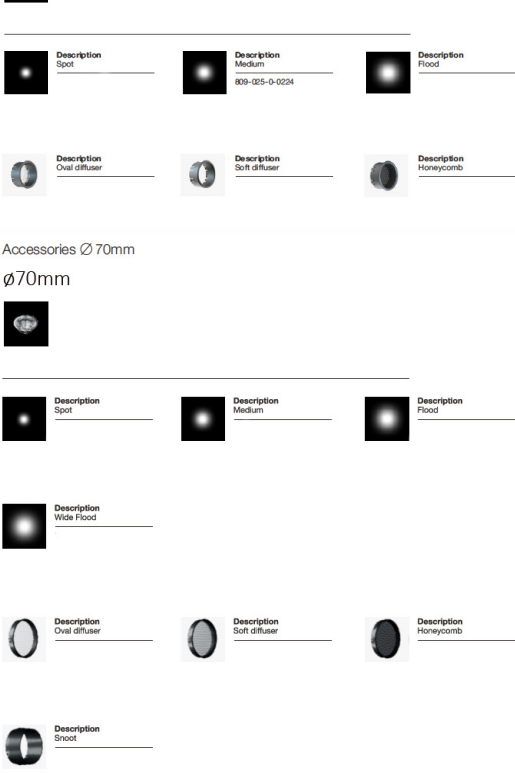

RECESSED SPOT LIGHT [Ø35mm, Ø45mm, Ø55mm, Ø70mm, Ø85mm] ACCESSORIES

Applications

VOLTAGE	IP	CRI
MAINS	20	90

Accessories Ø 35mm
ø35mm

Accessories Ø 55mm
ø55mm

Accessories Ø 45mm
ø45mm

Accessories Ø 70mm
ø70mm

Accessories Ø 85mm
ø85mm

www.nelux.com.hk

Chez nelux chaque produit est un bijou

sales@nelux.com.hk

www.nelux.com.hk

nelux architectural lighting products - producing quality -

sales@nelux.com.hk

MOQ 50 Uds

Finished color

white	
black	
Grey	

CCT

IP	CRI	Warranty
20	90	5 Years

PHOTOMETRIC CURVE CONTACT US Nelux provide you shortly

www.nelux.com.hk