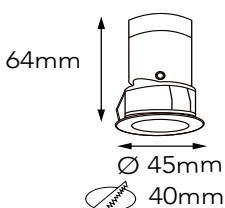

TITANI SERIES

TITANI II [3W, 5W,7W, 9W] MINI SIZE FIX AND AJUSTABLE

Applications

etc...

UGR	CRI	LENS
< 19	80,90	BIG RANGE

SL4564.03 3W Adjustable
CREE XPG
3W ~160lm
Beam angle 10° 20° 30°
CRI>90
Driver Philips
Material: Light body made from original aluminum
Internal Reference: PL21 50
PN23C90