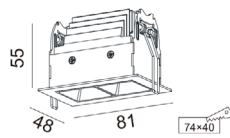

IL8155.6 2X3W
SAMSUNG 3535
2x3W ~310lm
Beam angle 15° 30° 50°
CRI>90
Driver Eaglerise,Khun,Philips
Material:Die-casting alminum frame and alminum profile heatsink
CTN/60pcs
Internal Reference: PL14C30
PN15C90