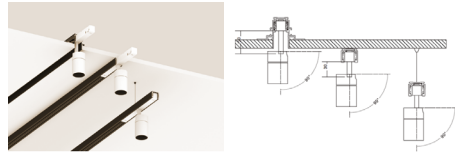

• Wall washer

• Double asymmetric

• Customised Colour and Texture

• Three different sizes

• Different Tracks

Play with your light

• Lighting Control

Application