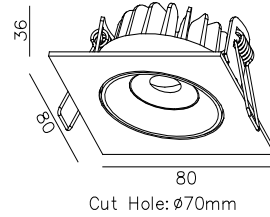

Please contact us sales@nelux.com.hk Nelux provide you shortly

www.nelux.com.hk

TEGAL V [5W, 7W] ADJUSTABLE

Applications

CRI	LENS
90	20°,30°,50°

SL8036S 5W(lens)

CREE COB (bridgelux / CITIZEN Optional)
5W ~410lm
Beam angle 20°, 30°, 50°
90 (95/97 Optional)
PCS/CNT: 20 pcs .
Material: Aluminum Die-Casting
Internal Reference: PL11 60
PN12C85