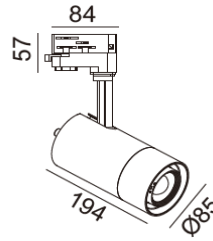

Sand white	
Sand black	

PHOTOMETRIC CURVE
Please contact us sales@nelux.com.hk Nelux provide you shortly

HOFF II [15W, 25W]

Applications

CRI	ZOOM
90	15° ~ 55°

TS70188_15
Track Spotlight 15W
CRI90 ~630lm to ~820lm
Beam angle 15° ~ 55°
CCT Adjust 2700K, 3000K, 4000K
Matt White RAL 9010
GLOBAL Three phase Adaptor
Toyon COB LED,
XZ Power Driver.
Material: Aluminum
Internal Reference: PL44 70
PN49C95