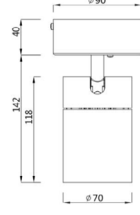

DIAMETER 70mm

TT701118S.24 24W
Luminus Led
24W ~2030lm
350° rotatable, 90° tiltable
CCT 2700K, 3000K, 4000K
Beam angle 16°, 22°, 34°, 43°
CRI>90
Driver Osram, Khün
Material: aluminum frame
MOQ 50pcs
Internal Reference: PL44C70 PN49C75