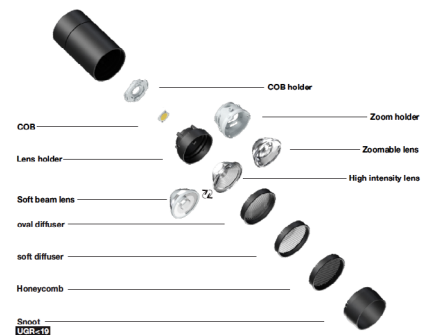

TUTTO TRACK MAGNETIC 48V - TUTTO TRACK MAIN VOLTAGE AC220-240V / AC110-127V

Applications

IP	CRI
20	90

48V TRACK

MAIN VOLTAGE

- (1) Complete optics solution and interchangeable lens and snap-in accessories
  - (2) Smart control 1-10V, Knob dimming, Dali, Casambi
  - (3) Customised colour and texture
  - (4) CCT Adjustable
  - (5) CRI Options CRI >90, >95, >97, Full Spectrum
2. Versatile lighting product for architects and lighting designers

- (1) Complete optics solution and interchangeable lens and snap in accessories

Spotlights

Zoom

Wallwasher

Frame

- (2) Smart control 1-10V, Knob dimming, Dali, Casambi

Light sets atmosphere in different life scenarios whenever in shopping, work, listening to music, watching TV, receiving a visitor, with family or even when tasting whiskey, adjust the brightness or tune the color of different lights may bring you different motions and feelings in need. Play with our smart TUTTO lighting system to achieve whatever atmosphere you desire in daily life. You can easily do this by using either your smart phone or a remote controller by simply pressing the button. CASAMBI, DALI, Phase-cut, Knob Dimming are all included in this smart lighting system.

- (1) Interchangeable Lens and Snap in accessories

- (3) Customised colour and texture

Standard Finished

Special Finishes

Special Texture

- (4) CCT adjustable

This technology is incorporated in all TUTTO product except the zoom lens and framer series. Triac and Dali controlled solutions are available.

- (5) CRI Options CRI >90, >95, >97, Full Spectrum

Nelux offers several CRI options:

- >90
- >95
- >97