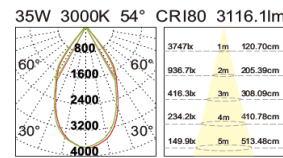

PHOTOMETRIC CURVE

CCT

IP
20

CRI
90

Warranty
5 Years

MOQ 100 Uds

Finished color

PHOTOMETRIC CURVE

Please contact us sales@nelux.com.hk Nelux provide you shortly

www.nelux.com.hk