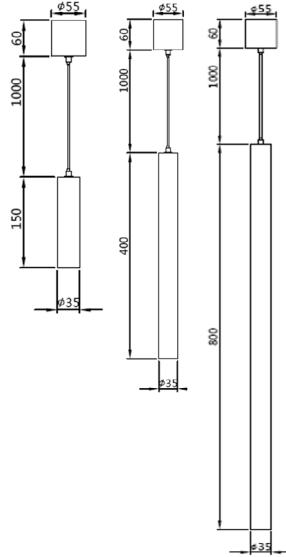

TUBE LENGTH 150mm,400mm,800mm

TT35150SP.06 6W
TT35400SP.06 6W
TT35800SP.06 6W

Luminus Led
6W ~550lm
CCT 2700K, 3000K, 4000K
Beam angle lens 16° 24° 34°
CRI>90
On/Off, Optional 1-10V, Dali dim
Material:aluminum frame
MOQ 50pcs
Internal Reference: 150mm PL29C80 PN33C20
Internal Reference: 400mm PL33C90 PN37C80
Internal Reference: 800mm PL36C85 PN40C95

TUBE LENGTH 200mm,255MM,600mm