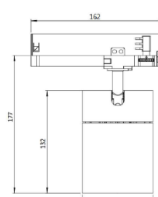

DIAMETER 85mm

TT85132.40WW 40W
Luminus Led
40W
CCT 3000K, 4000K
Wall washer or Double Asymmetric
CRI>90
Driver Osram
Material:aluminum frame
MOQ 50pcs
Internal Reference: PL58C95
PN65C65