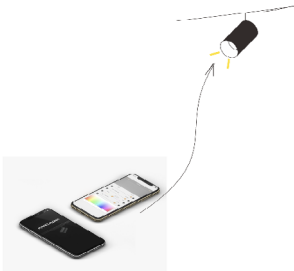

• Easy Installation

• Different Tracks

• Customised Colour and Texture

Play with your light

• Lighting Control

Application

Light sets atmosphere in different life scenarios whenever in shopping, work, listening to music, watching TV, receiving a visitor, with family or even when tasting whiskey, adjust the brightness or tune the color of different lights may bring you different motions and feelings in need. Play with our smart TUTTO lighting system to achieve whatever atmosphere you desire in daily life. You can easily do this by using either your smart phone or a remote controller by simply pressing the button. CASAMBI, DALI, Phase-cut, Knob Dimming are all included in this smart lighting system.