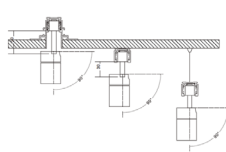

• Different Tracks