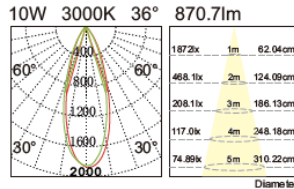

PHOTOMETRIC CURVE

OPTIONS

Colour temperature Changeable

Optional driver

Dimmable (0-10V / Triac / DALI Optional)

Honey comb

CCT

IP
65

CRI
80

Warranty
5 Years

MOQ 100 Uds

Finished color

PHOTOMETRIC CURVE
Please contact us sales@nelux.com.hk Nelux provide you shortly

www.nelux.com.hk