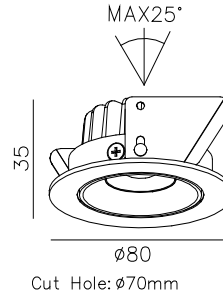

Sand black

PHOTOMETRIC CURVE
Please contact us sales@nelux.com.hk Nelux provide you shortly

www.nelux.com.hk

TEGAL III [5W, 7W] ADJUSTABLE

Applications

CRI	LENS
90	20°,30°,50°

SL8035T 5W(lens)
 CREE COB (bridgelux / CITIZEN)
 Optional)
 5W ~410lm
 Beam angle 20°, 30°, 50°
 90 (95/97 Optional)
 PCS/CNT: 20 pcs .
 Material: Aluminum Die-Casting
 Internal Reference: PL11 10
 PN12C45