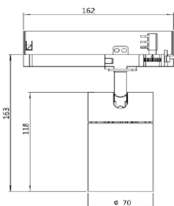

DIAMETER 70mm

TT70118.27WW 27W
Luminus Led
27W
CCT 3000K, 4000K
Wall washer or Double Asymmetric
CRI>90
Driver Osram
Material:aluminum frame
MOQ 50pcs
Internal Reference: PL52C79
PN58C75