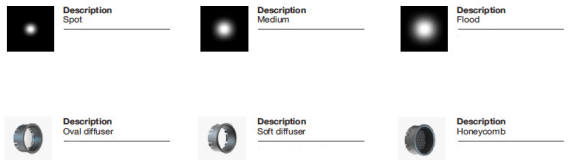

• Accessories

Accessories Ø35mm

Accessories Ø55mm

Accessories Ø45mm

Accessories Ø70mm

PHOTOMETRIC CURVE

Please contact us sales@nelux.com.hk Nelux provide you shortly

www.nelux.com.hk