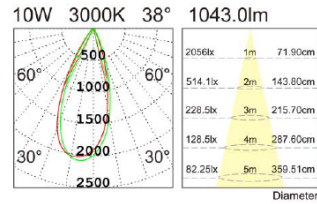

AG10291.15 15W
LED: Samsung
Diffuser Lens
Power:15W
Flux(Lm): ~1430Lm
CCT 2700K,3000K,4000K
Angle: 24°/38°
CTN: 27pcs
Material: Aluminum
Internal Ref.PL20 75 PN23C15