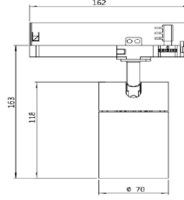

DIAMETER 55mm

TT5595.15MV 15W

Luminus Led
15W ~1200lm
CCT 3000K, 4000K
Beam angle \odot lens 15° 20° 39° 50°
CRI>90
Driver Osram
Material:aluminum frame
MOQ 50pcs
Internal Reference: PL32C95
PN36C75

DIAMETER 70mm