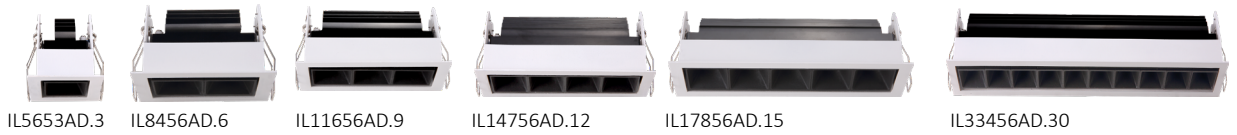

Exclusive design.

Die-casting aluminum frame and aluminum profile heatsink
1 head, 2 heads, 3 heads, 4 heads, 5 heads and 10 heads.

INLINE I FIXED

INLINE II ADJUSTABLE

INLINE III TRIMLESS

PHOTOMETRIC CURVE