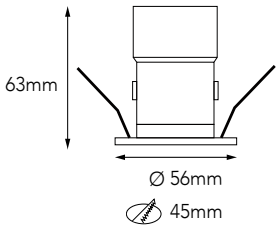

SL5663.05 5W

CREE CXA
5W ~420lm
Beam angle 15° 24° 36°
CRI>80 CRI>90 as an option
Driver Tridonic
Material: Light body made from original aluminum
Internal Reference: PL20 60 PN22C90

SL7070.05 5W Tiltable

CREE CXA
5W ~450lm
Beam angle 15° 24° 36°
CRI>80 CRI>90 as an option
Driver Tridonic
Material: Light body made from original aluminum
Internal Reference: PL22 70 PN25C35

SL6271.07 7W

CREE CXA
7W ~540lm
Beam angle 15° 24° 36°
CRI>80 CRI>90 as an option
Driver Philips
Material: Light body made from original aluminum
Internal Reference: PL22 10 PN24C65

SL7580.07 7W Tiltable

CREE CXA
7W ~560lm
Beam angle 15° 24° 36°
CRI>80 CRI>90 as an option
Driver Philips
Material: Light body made from original aluminum
Internal Reference: PL24 70 PN27C55

OPTIONS

Colour temperature Changeable

Optional driver

Dimmable (0-1 0V / Triac / DALi Optional)

CCT

IP	CRI	Warranty
20	90	5 Years

MOQ 100 Uds

Finished color

white	
black	
Grey	

PHOTOMETRIC CURVE
Please contact us sales@nelux.com.hk Nelux provide you shortly

www.nelux.com.hk