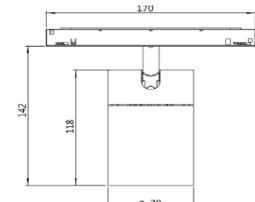

DIAMETER 70mm

TT70118.20 20W

Luminus Led
20W ~1720lm
CCT 3000K, 4000K
Beam angle 15° 20° 39° 50°
CRI>90
Local Driver
Material:aluminum frame
MOQ 50pcs
Internal Reference: PL
PN ask for price

DIAMETER 70mm