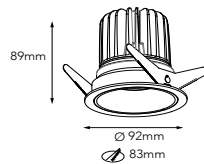

AG9289.15 15W
LED: Samsung
Diffuser Lens
Power:15W
Flux(Lm): ~1480Lm
CCT 2700K,3000K,4000K
Angle: 24°/38°
CTN: 27pcs
Material: Aluminum
Internal Ref.PL20 50 PN22C85