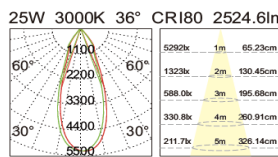

PHOTOMETRIC CURVE

CCT

IP
20

CRI
90

Warranty
5 Years

MOQ 100 Uds

Finished color

PHOTOMETRIC CURVE

Please contact us sales@nelux.com.hk Nelux provide you shortly

www.nelux.com.hk