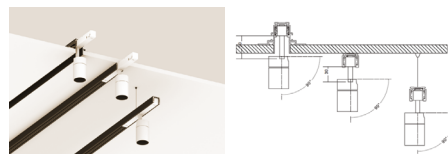

• Different Tracks