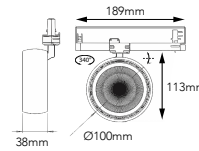

TL100113.20B 20W
LED:Luminus
Diffuser Lens
Power:20W
Flux(Lm): ~1960Lm
CCT 3000K,4000K
Angle: 17°,23°,42°, 45° 60°
CTN: 20pcs
Material: Aluminum
Internal Ref.PL40 10
PN44C60