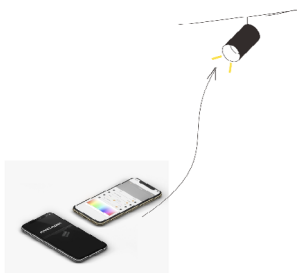

• Wall washer

• Double asymmetric

• Customised Colour and Texture

• Three different sizes

• Different Tracks

Play with your light

• Lighting Control

Application

Light sets atmosphere in different life scenarios whenever in shopping, work, listening to music, watching TV, receiving a visitor, with family or even when tasting whiskey, adjust the brightness or tune the color of different lights may bring you different motions and feelings in need. Play with our smart TUTTO lighting system to achieve whatever atmosphere you desire in daily life. You can easily do this by using either your smart phone or a remote controller by simply pressing the button. CASAMBI, DALI, Phase-cut, Knob Dimming are all included in this smart lighting system.