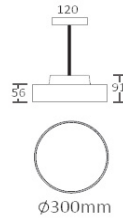

TF30086R.15 15W
TF30086R.25 25W
Samsung/EDISON/OSRAM/
Led SDCM<3
15W or 25W 120lm/W
CCT 2700K-6500K
Beam angle 120°
PF>0.90
PS Cover opal
Microprismatic UGR<19
CRI>80, CRI>90
Driver Khun,Boke,Osram
On-off/1-10V/DALI Tunable white DT 8
Material:aluminum frame
MOQ 10pcs
Main color White, Black, Silver
Life Time L90/50,000h
Inter.Ref On/Off 15: PL52C95 PN58C95
Inter.Ref On/Off 25: PL54C50 PN60C75

SIZE 435mm