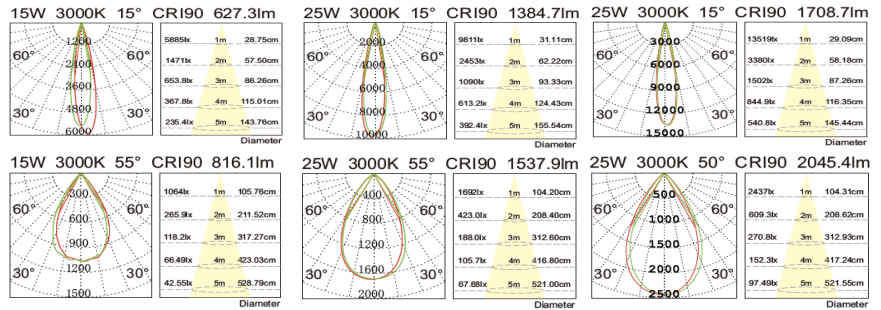

PHOTOMETRIC CURVE

TS70188 15W ZOOM | CCT Adjust |0-10V
TS85194 25W ZOOM |CCT Adjust |0-10V
TS85165 25W ZOOM |0-10V

CCT		
2700K	3000K	4000K

IP	CRI	Warranty
20	90	5 Years

MOQ 100 Uds

Finished color	
Sand white	
Sand black	

PHOTOMETRIC CURVE
Please contact us sales@nelux.com.hk Nelux provide you shortly

www.nelux.com.hk