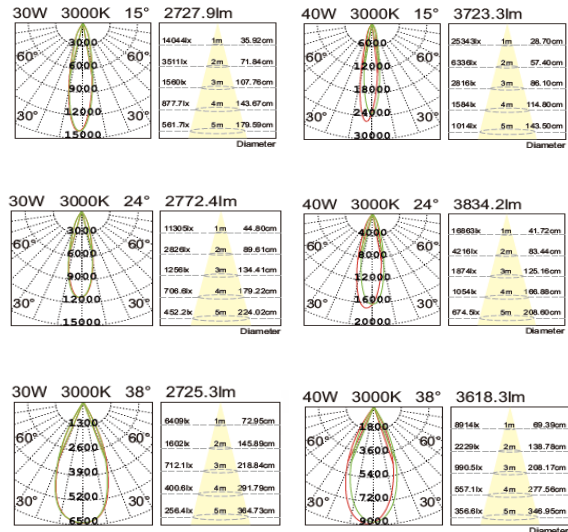

PHOTOMETRIC CURVE

TS75145.20 TS75145.25
Track Spotlight 20W,25W
CRI90 ~1780lm , ~2250lm
Beam angle 15°,24°,38°
CCT 2700K, 3000K, 4000K
Matt White RAL 9010
POWER Three phase Adaptor
CITIZEN COB LED,
XZ Power Driver.
Material: Aluminum
Internal Reference: PL24C50
PN27C55

CCT

2700K	3000K	4000K

IP	CRI	Warranty
20	90	5 Years

MOQ 200 Uds

Finished color

Sand white	
Sand black	

PHOTOMETRIC CURVE
Please contact us sales@nelux.com.hk Nelux provide you shortly