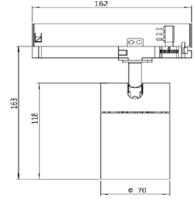

DIAMETER 70mm

TT70118.27MV 27W

Luminus Led
27W ~2650lm
CCT 3000K, 4000K
Beam angle 16° 22° 34° 43°
CRI>90
Driver Osram
Material:aluminum frame
MOQ 50pcs
Internal Reference: PL40C70
PN45C25