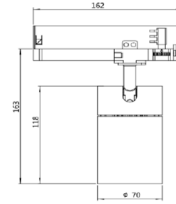

DIAMETER 70mm

TT70118.20WW 20W
Luminus Led
20W
CCT 3000K, 4000K
Wall washer or Double Asymmetric
CRI>90
Driver Osram
Material:aluminum frame
MOQ 50pcs
Internal Reference: PL52C79
PN58C85

• Wall washer • Double asymmetric