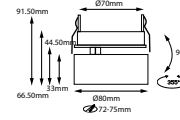

DL8044.15 15W

LED:Luminus
Diffuser Lens
Power:15W
Flux(Lm): ~1370Lm
CCT 2700K,3000K,4000K
Angle: 10°,20°,36°,60°
CTN: 30pcs
Material: Aluminum
Internal Ref.PL33 40
PN37C20