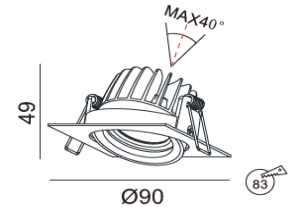

Applications

CRI	LENS
80	24°,36°,60°

SL9049R 10W

CREE COB
10W ~880lm
Beam angle 24° 36° 60°
CRI>80
PCS/CNT: 20 pcs .
Material: Light body made from original aluminum
Internal Reference: PL15 90 PN17C70

SL9049Q 10W