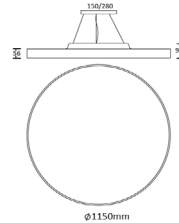

TF115086SM.90 90W
TF115086SM.120 120W

Samsung/EDISON/OSRAM/
Led SDCM<3
90W or 120W 120lm/W
CCT 2700K-6500K
Beam angle 120°
PF>0.90
PS Cover opal
Microprismatic UGR<19
CRI>80, CRI>90
Driver Khun,Boke,Osram
On-off/1-10V/DALI Tunable white DT 8
Material:aluminum frame
MOQ 10pcs
Main color White, Black, Silver
Life Time L90/50,000h
Inter.Ref On/Off 70: PL340C50 PN378C45
Inter.Ref On/Off 90: PL345C10 PN383C65

TAFILO Ceiling & Wall light series adopt simple and clean concept, low UGR, offering the most comfortable lighting environment, Up and down light could help make the lighting environment look more spacious. Product's advantages: uniform luminance, no spots.

This item has four installation ways: **surface, wall, suspended and suspended rod.**
Application: lobby, hotel, office etc.