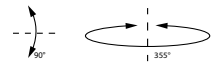

Accessories

Internal Reference
31C25 30W lifud no dimmable PN34C85
33C80 30W triac PN37C60
37C20 30W 0-10v dimmable PN41C45
32C70 30W CCT adjustable lifud no dimmable PN36C45
35C50 30W CCT adjustable triac PN39C55
38C70 30W CCT adjustable 0-10V PN43C10