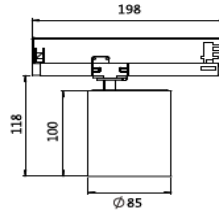

FR85100R.28 28W
Luminus Led
28W CRI80~2825lm
355° rotatable, 90° tiltable
CCT 2700K, 3000K, 4000K
Beam angle 20°, 24°, 36°, 60°
CRI>80, CRI>90
Power gear track adapter driver
Material: aluminum frame
MOQ 50pcs
Internal Reference: PL33C90
PN37C75