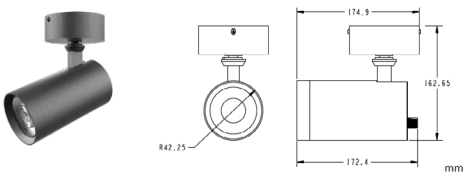

Multiple track lights in just one
Changeable Beam Angle
Changeable CCT
Adjustable Brightness
Light Shapes can be adjustable

CRI	ZOOM
90	10° ~ 60°

MAX H-A

MAX H-B

MAX H-C

MAX H-D

MAX H
Light source Standard, CCT Adjust (3000K,4000k,5700K)
Material Aluminum
Wiring 2Wires,3Wires,4Wires
Power 20W,30W
Beam angle 12°,24°,38°,60° - 10°~60°
CRI 90, as an option CRI92,95,97
PF>0.9
CCT 2700K,3000K,4000K,5000K,6000K
Lumens 90-100lm/W
Input Voltage AC200-240V 50/60Hz, Multivoltage
Output Voltage DC36V
Binning Initial < 3 MacAdam