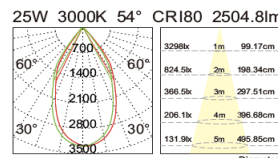

PHOTOMETRIC CURVE

CCT

IP
20

CRI
90

Warranty
5 Years

MOQ 100 Uds

Finished color

PHOTOMETRIC CURVE

Please contact us sales@nelux.com.hk Nelux provide you shortly

www.nelux.com.hk