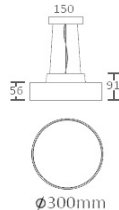

TF30086SM.15 15W
TF30086SM.25 25W

Samsung/EDISON/OSRAM/
Led SDCM<3
15W or 25W 120lm/W
CCT 2700K-6500K
Beam angle 120°
PF>0.90
PS Cover opal
Microprismatic UGR<19
CRI>80, CRI>90
Driver Khun,Boke,Osram
On-off/1-10V/DALI Tunable white DT 8
Material:aluminum frame
MOQ 10pcs
Main color White, Black, Silver
Life Time L90/50,000h
Inter.Ref On/Off 15: PL57C95 PN64C55
Inter.Ref On/Off 25: PL59C50 PN66C20

SIZE 435mm