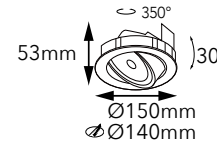

DL15052.28 28W

LED:Luminus
Diffuser Lens
Power:28W
Flux(Lm): ~2714Lm
CCT 2700K,3000K,4000K
Angle: 15°,24°,36°
CTN: 24pcs
Material: Aluminum
Internal Ref.PL37 20 PN41C50