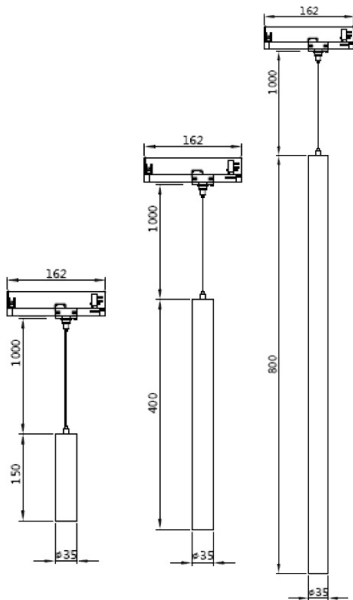

MAGNETIC TRACK SUSPENDED LAMP DC48V [Ø35mm, Ø55mm]

Applications

etc...

VOLTAGE	IP	CRI
DC48V	20	90

TUBE LENGTH 200mm,255mm,600mm

TUBE LENGTH 150mm,400mm,800mm

TT35150.06 6W
TT35400.06 6W
TT35800.06 6W

Luminus Led
6W ~550lm
CCT 2700K, 3000K, 4000K
Beam angle lens 16° 24° 34°
CRI>90
On/Off, 1-10V, Dali dim
Material:alminum frame
MOQ 50pcs
Internal Reference: 150mm PL38C40 PN42C70
Internal Reference: 400mm PL40C90 PN45C55
Internal Reference: 800mm PL43C60 PN48C50