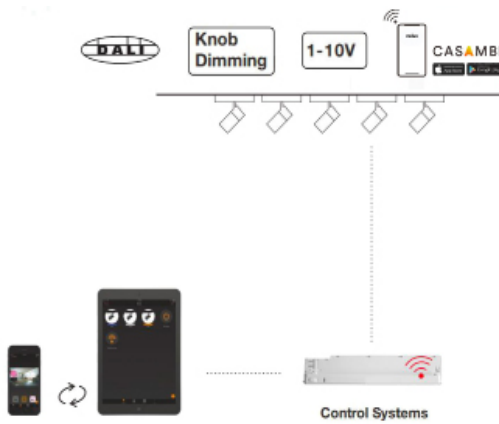

• Easy Installation

• Four different sizes

• Different Tracks

• Customised Colour and Texture

Customising

Mini Size

• Lighting Control

Application

Light sets atmosphere in different life scenarios whenever in shopping, work, listening to music, watching TV, receiving a visitor, with family or even when tasting whiskey, adjust the brightness or tune the color of different lights may bring you different motions and feelings in need. Play with our smart TUTTO lighting system to achieve whatever atmosphere you desire in daily life. You can easily do this by using either your smart phone or a remote controller by simply pressing the button. CASAMBI, DALI, Phase-cut, Knob Dimming are all included in this smart lighting system.