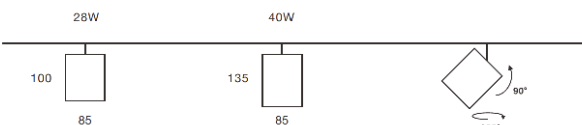

CCT

IP	CRI	Warranty
20	90	5 Years

MOQ 50 Uds

Finished color

white	
black	
Grey	

PHOTOMETRIC CURVE
Please contact us sales@nelux.com.hk Nelux provide you shortly

www.nelux.com.hk