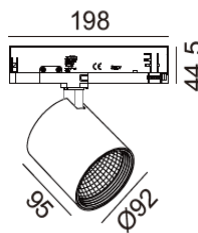

TS9295_25

Track Spotlight 25W
CRI90 ~2600lm
Beam angle 15°,24°,36°,54°
CCT 2700K, 3000K, 4000K
Matt White RAL 9010
GLOBAL Three phase Adaptor
BRIDGELUX COB LED,
XZ Power Driver.
Material: Aluminum
Internal Reference: PL29 90
PN33C25

TS9295_35

Track Spotlight 35W
CRI90 ~3100lm
Beam angle 15°,24°,36°,54°
CCT 2700K, 3000K, 4000K
Matt White RAL 9010
GLOBAL Three phase Adaptor
BRIDGELUX COB LED,
XZ Power Driver.
Material: Aluminum
Internal Reference: PL31 20
PN34C75