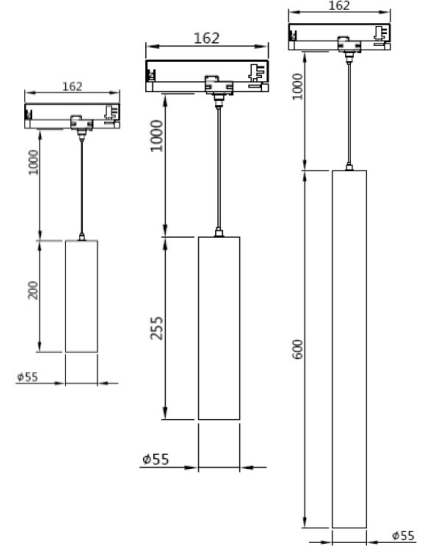

TRACK SUSPENDED LAMP AC220-240V or 110-127VAC [Ø35mm, Ø55mm]

Applications

etc...

VOLTAGE	IP	CRI
MAINS	20	90

TUBE LENGTH 200mm,255mm,600mm