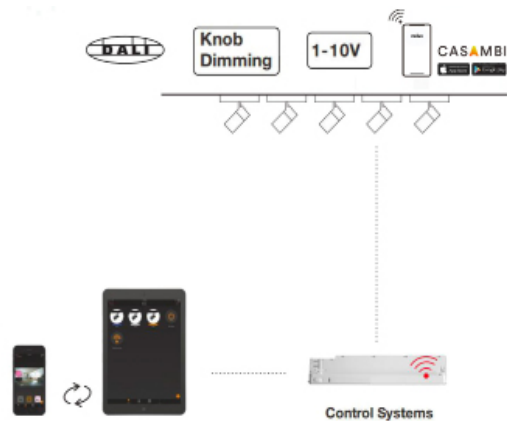

• Wall washer

• Double asymmetric

• Customised Colour and Texture

• Three different sizes

• Different Tracks

Play with your light

• Lighting Control

Application

Light sets atmosphere in different life scenarios whenever in shopping, work, listening to music, watching TV, receiving a visitor, with family or even when tasting whiskey, adjust the brightness or tune the color of different lights may bring you different motions and feelings in need. Play with our smart TUTTO lighting system to achieve whatever atmosphere you desire in daily life. You can easily do this by using either your smart phone or a remote controller by simply pressing the button. CASAMBI, DALI, Phase-cut, Knob Dimming are all included in this smart lighting system.