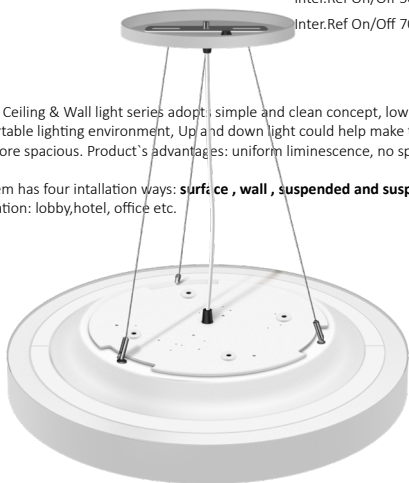

CCT

IP	Warranty
20	5 Years

MOQ 10 Uds

Finished color	
white	
black	
Silver	

PHOTOMETRIC CURVE
Please contact us sales@nelux.com.hk Nelux provide you shortly

www.nelux.com.hk