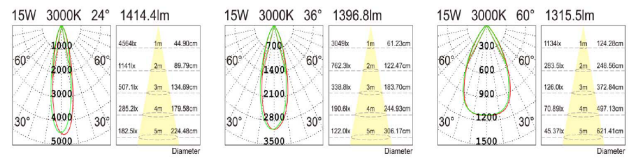

PHOTOMETRIC CURVE

OPTIONS

Colour temperature Changeable

Optional driver

Dimmable (0-1 0V / Triac / DALi Optional)

Optional reflector 15°, 24°, 38°, 60°

CCT

IP	CRI	Warranty
20	90	5 Years

MOQ 200 Uds

Finished color	Color
Sand white	
Sand black	

PHOTOMETRIC CURVE

Please contact us sales@nelux.com.hk Nelux provide you shortly

www.nelux.com.hk