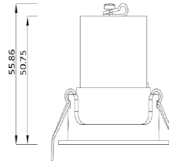

CUT OUT 50mm