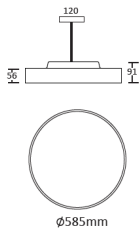

Color can be customised

SIZE 585mm

TF58586R.40 40W
TF58586R.60 60W
Samsung/EDISON/OSRAM/
Led SDCM<3
40W or 60W 120lm/W
CCT 2700K-6500K
Beam angle 120°
PF>0.90
PS Cover opal
Microprismatic UGR<19
CRI>80, CRI>90
Driver Khun,Boke,Osram
On-off/1-10V/DALI Tunable white DT 8
Material:aluminum frame
MOQ 10pcs
Main color White, Black, Silver
Life Time L90/50,000h
Inter.Ref On/Off 40: PL96C20 PN106C90
Inter.Ref On/Off 60: PL99C95 PN111C20

SIZE 735mm