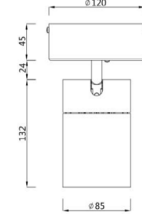

DIAMETER 85mm

TT85132S.32 32W
Luminus Led
32W ~3360lm
350° rotatable, 90° tiltable
CCT 2700K, 3000K, 4000K
Beam angle 21°, 26°, 36°, 45°
CRI>90
Driver Osram, Khün
Material: aluminum frame
MOQ 50pcs
Internal Reference: PL51C30 PN57C10