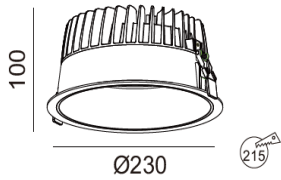

DW17085.30
SMD EVERLIGHT-Acrylic difusser
30W ~2525lm
Beam angle 70°
CRI>80
PCS/CNT: 12 pcs .
Material: Light body made from original aluminum
Internal Reference: PL23 60 PN26C75

DW230100.35
SMD EVERLIGHT-Acrylic difusser
35W ~3750lm
45W ~4000lm
Beam angle 70°
CRI>80
PCS/CNT: 12 pcs .
Material: Light body made from original aluminum
Internal Reference 35: PL29 20 PN32C55
Internal Reference 45: PL31 90 PN35C65