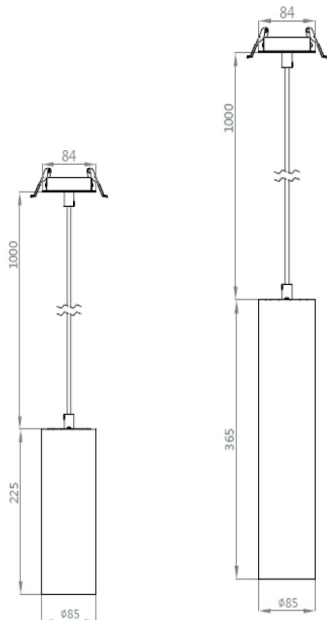

TT85225RP.37 37W
TT85365RP.37 37W

Luminus Led
37W ~3360lm
CCT 2700K, 3000K, 4000K
Beam angle lens 21° 26° 36° 45°
CRI>90
On/Off, Optional 1-10V, Dali dim
Material:aluminum frame
MOQ 50pcs
Internal Reference: 225mm PL55C80 PN62C10
Internal Reference: 365mm PL59C90 PN66C60

CCT

IP	CRI	Warranty
20	90	5 Years

Finished color

PHOTOMETRIC CURVE

Please contact us sales@nelux.com.hk Nelux provide you shortly

www.nelux.com.hk