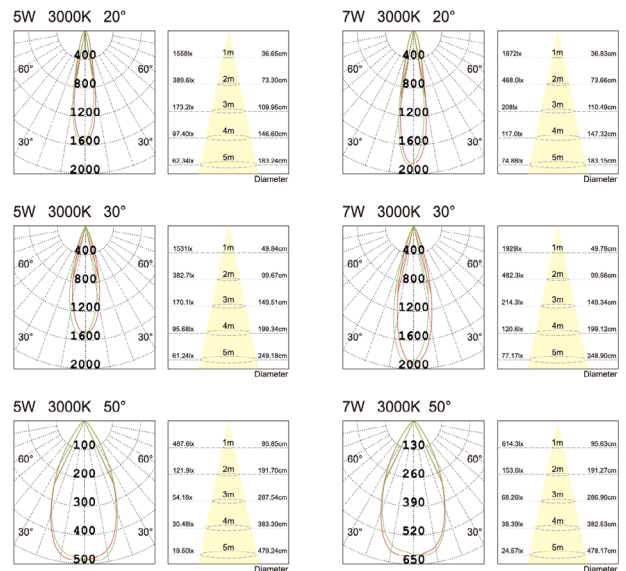

PHOTOMETRIC CURVE

OPTIONS

Colour temperature Changeable

Optional driver

Dimmable (0-1 0V / Triac / DALi Optional)

CCT

IP	CRI	Warranty
20	90	5 Years

MOQ 200 Uds

Finished color

Sand white	
Sand black	

PHOTOMETRIC CURVE
Please contact us sales@nelux.com.hk Nelux provide you shortly

www.nelux.com.hk