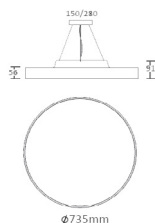

TF73586SM.50 50W
TF73586SM.70 70W

Samsung/EDISON/OSRAM/
Led SDCM<3
50W or 70W 120lm/W
CCT 2700K-6500K
Beam angle 120°
PF>0.90
PS Cover opal
Microprismatic UGR<19
CRI>80, CRI>90
Driver Khun,Boke,Osram
On-off/1-10V/DALI Tunable white DT 8
Material:aluminum frame
MOQ 10pcs
Main color White, Black, Silver
Life Time L90/50,000h
Inter.Ref On/Off 50: PL145C50 PN161C80
Inter.Ref On/Off 70: PL148 PN165C75

SIZE 300mm