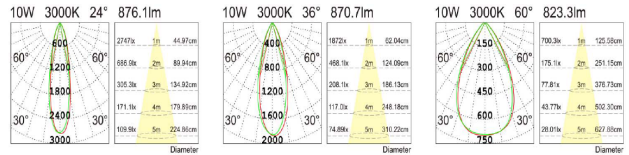

PHOTOMETRIC CURVE

OPTIONS

Colour temperature Changeable

Optional driver

Dimmable (0-1 0V / Triac / DALi Optional)

Optional reflector 15°, 24°, 38°, 60°

CCT

IP
20

CRI
90

Warranty
5 Years

MOQ 200 Uds

Finished color

Sand white ☐

Sand black ☐

PHOTOMETRIC CURVE

Please contact us sales@nelux.com.hk Nelux provide you shortly

www.nelux.com.hk