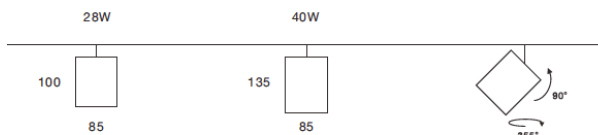

• Two models

CCT

IP	CRI	Warranty
20	90	5 Years

MOQ 50 Uds

Finished color

white	
black	
Grey	

PHOTOMETRIC CURVE
PHOTOMETRIC CURVES CONTACT US Nelux provide you shortly

www.nelux.com.hk