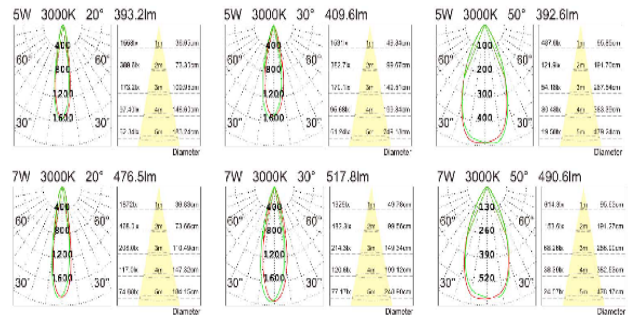

PHOTOMETRIC CURVE

OPTIONS

Colour temperature Changeable

Optional driver

Dimmable (0-1 0V / Triac / DALi Optional)

Optional reflector 15°,24°,38°, 60°

CCT

IP
20

CRI
90

Warranty
5 Years

MOQ 200 Uds

Finished color

Sand white	
Sand black	

PHOTOMETRIC CURVE
Please contact us sales@nelux.com.hk Nelux provide you shortly

www.nelux.com.hk