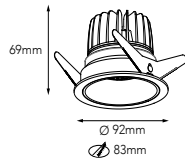

AG9269.10 10W
LED: Samsung
Diffuser Lens
Power:10W
Flux(Lm): ~1000Lm
CCT 2700K,3000K,4000K
Angle: 24°/38°
CTN: 27pcs
Material: Aluminum
Internal Ref.PL18 80 PN20C90