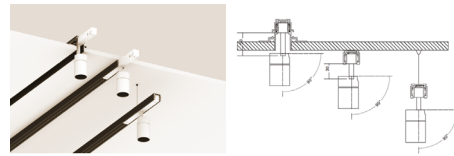

• Different Tracks