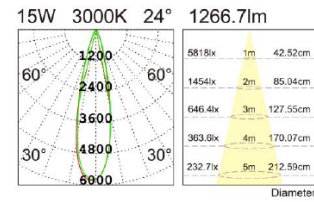

AG8891.15 15W Trimless
LED: Samsung
Diffuser Lens
Power:15W
Flux(Lm): ~1430Lm
CCT 2700K,3000K,4000K
Angle: 24°/38°
CTN: 36pcs
Material: Aluminum
Internal Ref.PL20 97 PN23C45