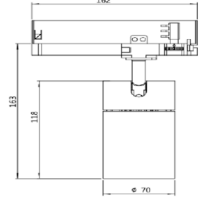

DIAMETER 70mm

TT70118.27ZM 27W

Luminus Led
27W ~2650lm
CCT 3000K, 4000K
Zoomable 16° ~ 34°
CRI>90
Driver Osram
Material:aluminum frame
MOQ 50pcs
Internal Reference: PL48C50
PN53C95