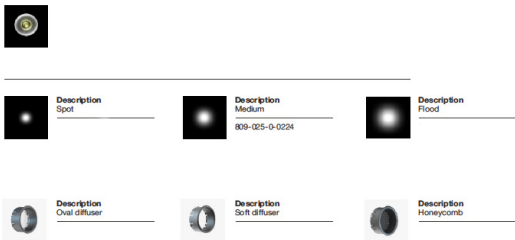

Accessories Ø 45mm
ø45mm

Accessories Ø 70mm
ø70mm