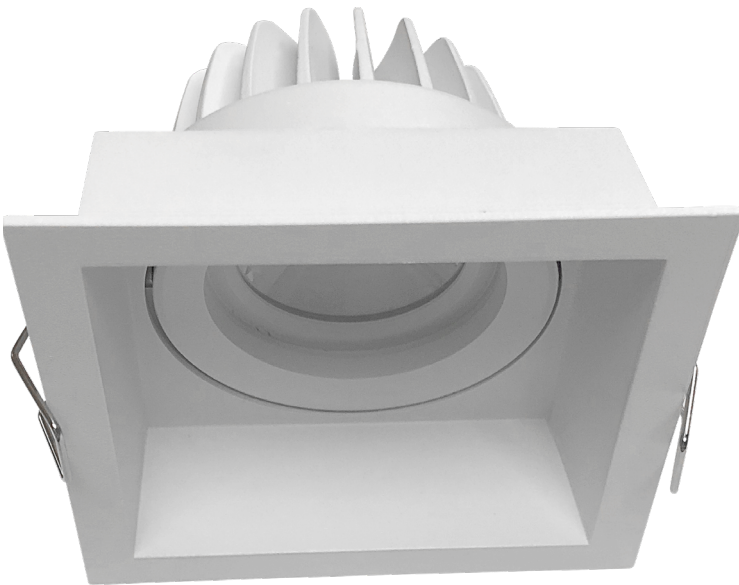

PHOTOMETRIC CURVE

OPTIONS

Colour temperature Changeable

Optional driver

Dimmable (0-1 0V / Triac / DALi Optional)

Honey comb

IP	CRI	Warranty
65	80	5 Years

MOQ 100 Uds

Finished color
Sand white

Sand black

PHOTOMETRIC CURVE
Please contact us sales@nelux.com.hk Nelux provide you shortly