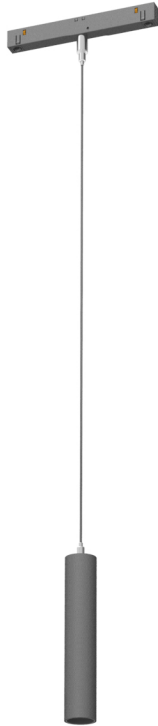

MAGNETIC TRACK SUSPENDED LAMP DC48V [Ø35mm, Ø55mm]

Applications

etc...

VOLTAGE	IP	CRI
DC48V	20	90

TUBE LENGTH 200mm,255mm,600mm

TUBE LENGTH 150mm,400mm,800mm

TT35150.06 6W
TT35400.06 6W
TT35800.06 6W

Luminus Led
6W ~550lm
CCT 2700K, 3000K, 4000K
Beam angle lens 16° 24° 34°
CRI>90
On/Off, 1-10V, Dali dim
Material:alminum frame
MOQ 50pcs
Internal Reference: 150mm PL38C40 PN42C70
Internal Reference: 400mm PL40C90 PN45C55
Internal Reference: 800mm PL43C60 PN48C50