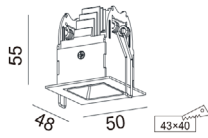

IP	CRI
20	90

IL5055.3 3W
SAMSUNG 3535
3W ~140lm
Beam angle 15° 30° 50°
CRI>90
Driver Eaglerise,Khun,Philips
Material:Die-casting alminum frame and alminum profile heatsink
CTN/60pcs
Internal Reference: PL11C20
PN12C55