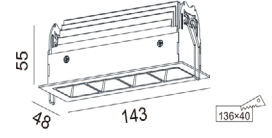

IL14355.12 4X3W
SAMSUNG 3535
4x3W ~690lm
Beam angle 15° 30° 50°
CRI>90
Driver Eaglerise,Khun,Philips
Material:Die-casting alminum frame and alminum profile heatsink
CTN/45pcs
Internal Reference: PL21C55
PN23.95