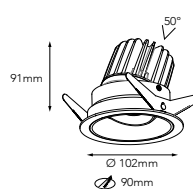

AG10291.15 15W
LED: Samsung
Diffuser Lens
Power:15W
Flux(Lm): ~1430Lm
CCT 2700K,3000K,4000K
Angle: 24°/38°
CTN: 27pcs
Material: Aluminum
Internal Ref.PL20 75 PN23C15