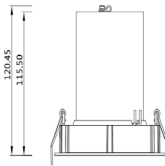

CUT OUT 105mm