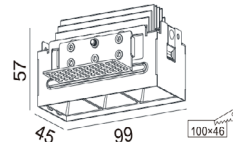

IL9957TL.9 3X3W
SAMSUNG 3535
3x3W ~510lm
Beam angle 15° 30° 50°
CRI>90
Driver Eaglerise,Khun,Philips
Material:Die-casting alminum frame and alminum profile heatsink
CTN/48pcs
Internal Reference: PL20C80
PN23C25