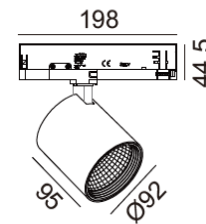

TS9295_25

Track Spotlight 25W
CRI90 ~2600lm
Beam angle 15°,24°,36°,54°
CCT 2700K, 3000K, 4000K
Matt White RAL 9010
GLOBAL Three phase Adaptor
BRIDGELUX COB LED,
XZ Power Driver.
Material: Aluminum
Internal Reference: PL29 90
PN33C25

TS9295_35

Track Spotlight 35W
CRI90 ~3100lm
Beam angle 15°,24°,36°,54°
CCT 2700K, 3000K, 4000K
Matt White RAL 9010
GLOBAL Three phase Adaptor
BRIDGELUX COB LED,
XZ Power Driver.
Material: Aluminum
Internal Reference: PL31 20
PN34C75