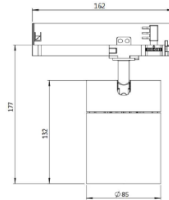

DIAMETER 85mm

TT85132.45MV 45W

Luminus Led
45W ~3850lm
CCT 3000K, 4000K
Beam angle 21°, 26°, 36°, 45°, 34x62°
CRI>90
Driver Osram
Material:aluminum frame
MOQ 50pcs
Internal Reference: PL47C80
PN53C20

MOQ 100 Uds

Finished color

- white ☐
- black ☒
- Grey ☐

CCT