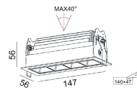

Exclusive design.

Die-casting aluminum frame and aluminum profile heatsink
1 head, 2 heads, 3 heads, 4 heads, 5 heads and 10 heads.

INLINE I FIXED

INLINE II ADJUSTABLE

INLINE III TRIMLESS

PHOTOMETRIC CURVE