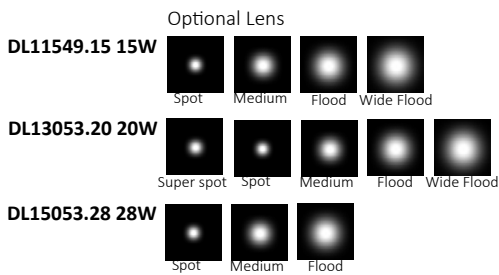

• Accessories

OPTIONS

CCT

2700K	3000K	4000K

IP	CRI	Warranty	SDCM	UGR
20	90	5 Years	<= 3	<= 19

MOQ 100 Uds

PHOTOMETRIC CURVE
Please contact us sales@nelux.com.hk Nelux provide you shortly