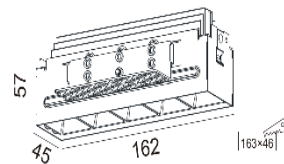

IL16257TL.15 5X3W
SAMSUNG 3535
5x3W ~910lm
Beam angle 15° 30° 50°
CRI>90
Driver Eaglerise,Khun,Philips
Material:Die-casting alminum frame and alminum profile heatsink
CTN/30pcs
Internal Reference: PL27C60
PN30C70