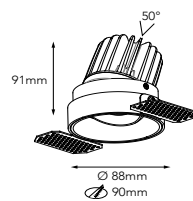

AG8891.15 15W Trimless
LED: Samsung
Diffuser Lens
Power:15W
Flux(Lm): ~1430Lm
CCT 2700K,3000K,4000K
Angle: 24°/38°
CTN: 36pcs
Material: Aluminum
Internal Ref.PL20 97 PN23C45