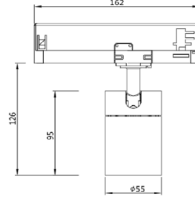

DIAMETER 55mm

TT5595.15ZM 15W

Luminus Led
15W ~1200lm
CCT 3000K, 4000K
Zoomable 16° ~ 34°
CRI>90
Driver Osram
Material:aluminum frame
MOQ 50pcs
Internal Reference: PL40C58
PN45C10

DIAMETER 70mm

TT70118.20ZM 20W