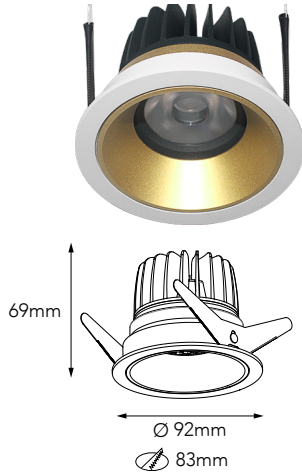

AG 9269 10W Fixed Ip44 Samsung

Made from aluminum.
Finished colour white, black, aluminum, gold

AG 8169 10W Fixed Ip44 Samsung

Made from aluminum.
Finished colour white, black, aluminum, gold

AG 9289 15W Fixed Ip44 Samsung

Made from aluminum.
Finished colour white, black, aluminum, gold

AG 8189 15W Fixed Ip44 Samsung

Made from aluminum.
Finished colour white, black, aluminum, gold

Colour temperature changeable

Beam angle: lens 24°, 38°

AG 10271 10W Adjustable Ip44 Samsung

Made from aluminum.
Finished colour white, black, aluminum, gold

AG 8871 10W Adjustable Ip44 Samsung

Made from aluminum.
Finished colour white, black, aluminum, gold

AG10291 15W Adjustable Ip44 Samsung

Made from aluminum.
Finished colour white, black, aluminum, gold

AG 8891 15W Adjustable Ip44 Samsung

Made from aluminum.
Finished colour white, black, aluminum, gold

Colour temperature changeable

Beam angle: lens 24°, 38°