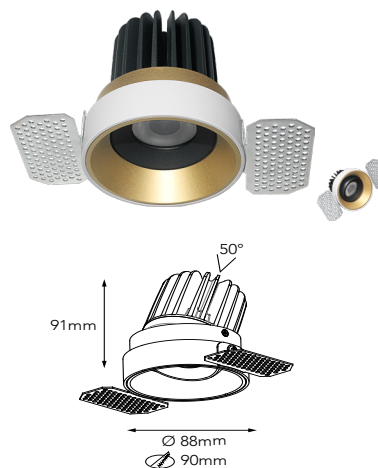

AG 9269 10W Fixed Ip44 Samsung

Made from aluminum.
Finished colour white, black, aluminum, gold

AG 8169 10W Fixed Ip44 Samsung

Made from aluminum.
Finished colour white, black, aluminum, gold

AG 9289 15W Fixed Ip44 Samsung

Made from aluminum.
Finished colour white, black, aluminum, gold

AG 8189 15W Fixed Ip44 Samsung

Made from aluminum.
Finished colour white, black, aluminum, gold

Colour temperature changeable

Beam angle: lens 24°, 38°

AG 10271 10W Adjustable Ip44 Samsung

Made from aluminum.
Finished colour white, black, aluminum, gold

AG 8871 10W Adjustable Ip44 Samsung

Made from aluminum.
Finished colour white, black, aluminum, gold

AG10291 15W Adjustable Ip44 Samsung

Made from aluminum.
Finished colour white, black, aluminum, gold

AG 8891 15W Adjustable Ip44 Samsung

Made from aluminum.
Finished colour white, black, aluminum, gold

Colour temperature changeable

Beam angle: lens 24°, 38°