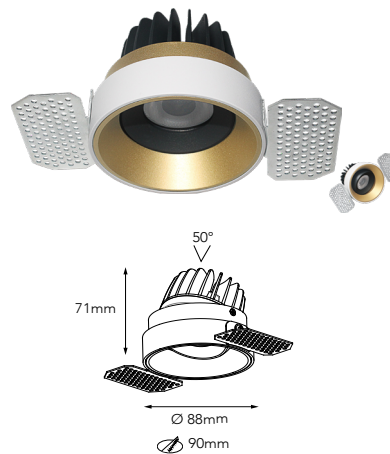

Made from aluminum.
Finished colour white, black, aluminum, gold

AG 8189 15W Fixed Ip44 Samsung

Made from aluminum.
Finished colour white, black, aluminum, gold

Colour temperature changeable

Beam angle: lens 24°, 38°

Dimmable [0-10V / Triac / DALI

Main Features

- Two options: fixed or adjustable
- Frame changeable
- Colour temperature changeable
- Dimmable

- As an option
- Honey comb
- Optional reflectors: golden, chrome, silver, black

AG 10271 10W Adjustable Ip44 Samsung

Made from aluminum.
Finished colour white, black, aluminum, gold

AG 8871 10W Adjustable Ip44 Samsung

Made from aluminum.
Finished colour white, black, aluminum, gold

AG10291 15W Adjustable Ip44 Samsung

Made from aluminum.
Finished colour white, black, aluminum, gold

AG 8891 15W Adjustable Ip44 Samsung

Made from aluminum.
Finished colour white, black, aluminum, gold

Colour temperature changeable

Beam angle: lens 24°, 38°