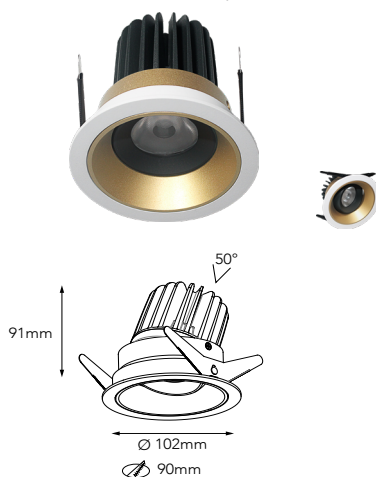

Made from aluminum.
Finished colour white, black, aluminum, gold

AG 8189 15W Fixed Ip44 Samsung

Made from aluminum.
Finished colour white, black, aluminum, gold

Colour temperature changeable

Beam angle: lens 24°, 38°

AG 10271 10W Adjustable Ip44 Samsung

Made from aluminum.
Finished colour white, black, aluminum, gold

AG 8871 10W Adjustable Ip44 Samsung

Made from aluminum.
Finished colour white, black, aluminum, gold

AG10291 15W Adjustable Ip44 Samsung

Made from aluminum.
Finished colour white, black, aluminum, gold

AG 8891 15W Adjustable Ip44 Samsung

Made from aluminum.
Finished colour white, black, aluminum, gold

Colour temperature changeable

Beam angle: lens 24°, 38°