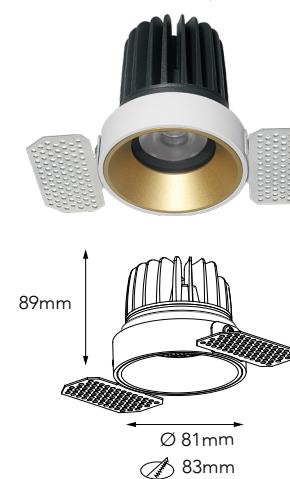

AG 9269 10W Fixed Ip44 Samsung

Made from aluminum.
Finished colour white, black, aluminum, gold

AG 8169 10W Fixed Ip44 Samsung

Made from aluminum.
Finished colour white, black, aluminum, gold

AG 9289 15W Fixed Ip44 Samsung

Made from aluminum.
Finished colour white, black, aluminum, gold

AG 8189 15W Fixed Ip44 Samsung

Made from aluminum.
Finished colour white, black, aluminum, gold

Colour temperature changeable

Beam angle: lens 24°, 38°

AG 10271 10W Adjustable Ip44 Samsung

Made from aluminum.
Finished colour white, black, aluminum, gold

AG 8871 10W Adjustable Ip44 Samsung

Made from aluminum.
Finished colour white, black, aluminum, gold

AG10291 15W Adjustable Ip44 Samsung

Made from aluminum.
Finished colour white, black, aluminum, gold

AG 8891 15W Adjustable Ip44 Samsung

Made from aluminum.
Finished colour white, black, aluminum, gold

Colour temperature changeable

Beam angle: lens 24°, 38°