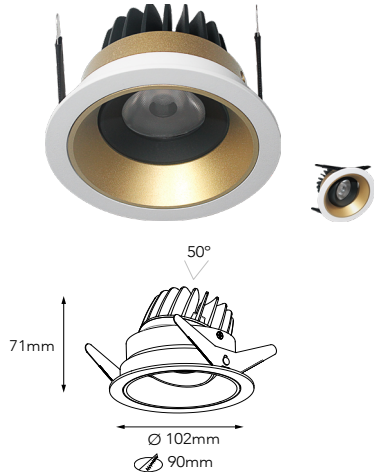

Made from aluminum.
Finished colour white, black, aluminum, gold

AG 8189 15W Fixed Ip44 Samsung

Made from aluminum.
Finished colour white, black, aluminum, gold

Colour temperature changeable

Beam angle: lens 24°, 38°

Dimmable [0-10V / Triac / DALI

Main Features

- Two options: fixed or adjustable
- Frame changeable
- Colour temperature changeable
- Dimmable

- As an option
- Honey comb
- Optional reflectors: golden, chrome, silver, black

AG 10271 10W Adjustable Ip44 Samsung

Made from aluminum.
Finished colour white, black, aluminum, gold

AG 8871 10W Adjustable Ip44 Samsung

Made from aluminum.
Finished colour white, black, aluminum, gold

AG10291 15W Adjustable Ip44 Samsung

Made from aluminum.
Finished colour white, black, aluminum, gold

AG 8891 15W Adjustable Ip44 Samsung

Made from aluminum.
Finished colour white, black, aluminum, gold

Colour temperature changeable

Beam angle: lens 24°, 38°