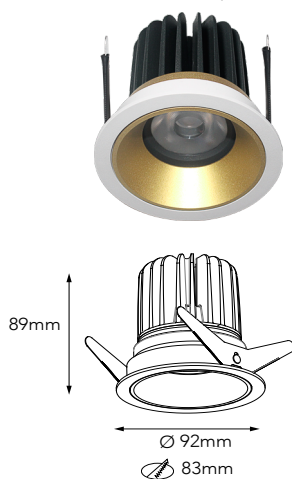

AG 9269 10W Fixed Ip44 Samsung

Made from aluminum.
Finished colour white, black, aluminum, gold

AG 8169 10W Fixed Ip44 Samsung

Made from aluminum.
Finished colour white, black, aluminum, gold

AG 9289 15W Fixed Ip44 Samsung

Made from aluminum.
Finished colour white, black, aluminum, gold

AG 8189 15W Fixed Ip44 Samsung

Made from aluminum.
Finished colour white, black, aluminum, gold

Colour temperature changeable

Beam angle: lens 24°, 38°

AG 10271 10W Adjustable Ip44 Samsung

Made from aluminum.
Finished colour white, black, aluminum, gold

AG 8871 10W Adjustable Ip44 Samsung

Made from aluminum.
Finished colour white, black, aluminum, gold

AG10291 15W Adjustable Ip44 Samsung

Made from aluminum.
Finished colour white, black, aluminum, gold

AG 8891 15W Adjustable Ip44 Samsung

Made from aluminum.
Finished colour white, black, aluminum, gold

Colour temperature changeable

Beam angle: lens 24°, 38°