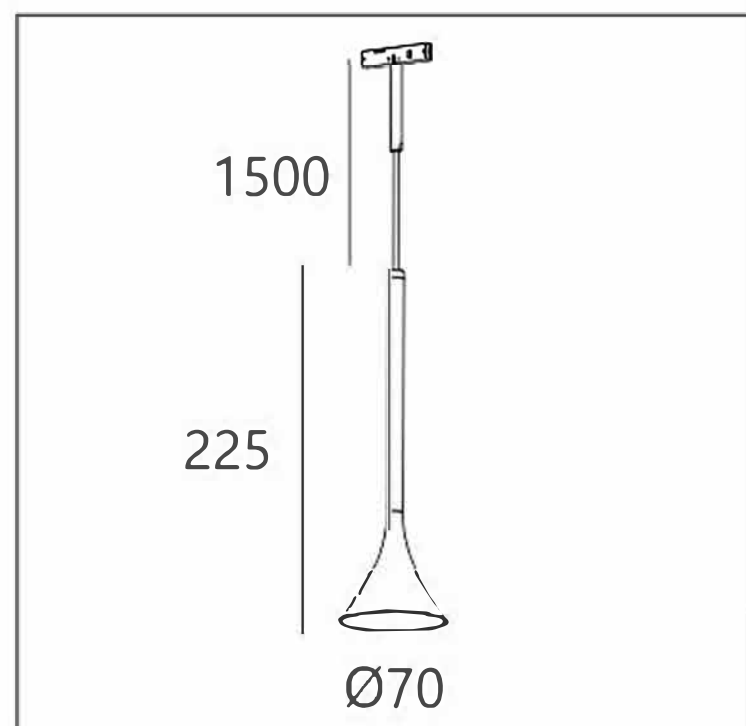

Outputcurrent:
700mA

OPTIC:
15°/24°/36°

Mainsvoltage:
DC24V

Description:
Magneticsuction

Cutout:
/

KPA0518NR-B

LightSource:
LED

Luminousflux:
180lm