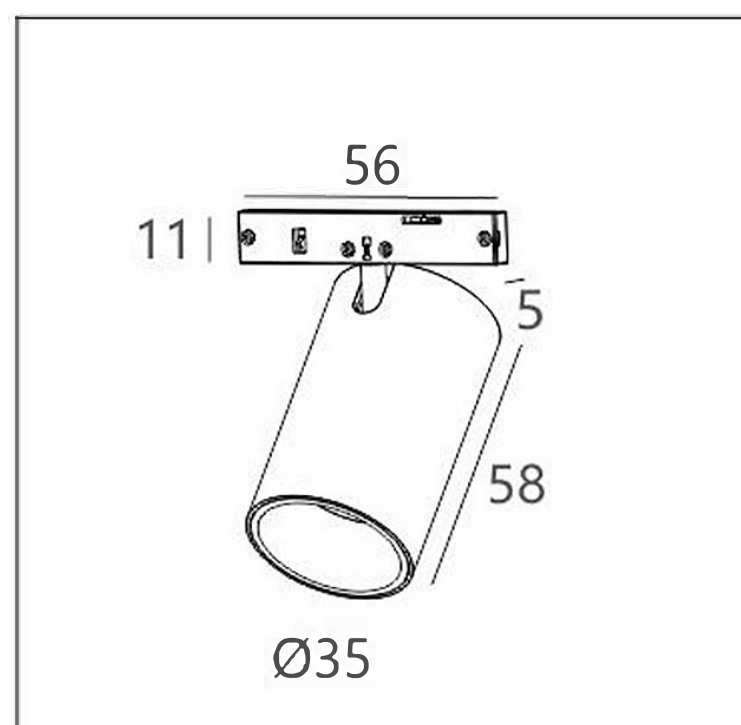

KSA0525DR

LightSource:
LED

Luminousflux:
180lm

CRI:
Ra > 90

CCT:
2700K/3000K/4000K/5000K

Material:
Aluminum

Power:
3W

Outputvoltage:
3V

Outputcurrent:
700mA

OPTIC:
15°/24°/36°

Mainsvoltage:
DC24V

Description:
Magneticsuction

Cutout:
/

KSA0535DR

LightSource:
COB

Luminousflux:
500lm

CRI:
Ra > 90

CCT:
2700K/3000K/4000K/5000K

Material:
Aluminum

Power:
5W

Outputvoltage:
36V

Outputcurrent:
120mA

OPTIC:
15°/24°/36°

Mainsvoltage:
DC24V

Description:
Magneticsuction

Cutout:
/

KSA0545DR

LightSource:
COB

Luminousflux:
700lm

CRI:
Ra > 90

CCT:
2700K/3000K/4000K/5000K

Material:
Aluminum

Power:
9W

Outputvoltage:
36V

Outputcurrent:
200mA

OPTIC:
15°/24°/36°

Mainsvoltage:
DC24V

Description:
Magneticsuction

Cutout:
/

COLORS

BK