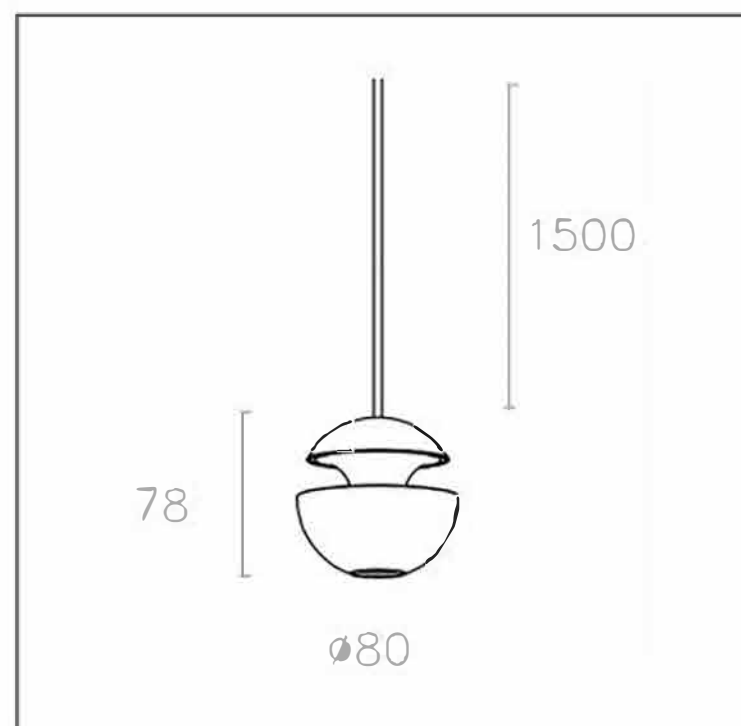

KPA0518NR-D

LightSource:
LED

Luminousflux:
180lm

CRI:
Ra > 90

CCT:
2700K/3000K/4000K/5000K

Material:
Aluminum

Power:
3W

Outputvoltage:
3V

Outputcurrent:
700mA

OPTIC:
15°/24°/36°

Mainsvoltage:
DC24V

Description:
Magneticsuction

Cutout:
/

KPB6560NR

LightSource:
COB

Luminousflux:
450lm

CRI:
Ra > 90

CCT:
2700K/3000K/4000K/5000K

Material:
Aluminum

Power:
5W

Outputvoltage:
36V

Outputcurrent:
120mA

OPTIC:
40°

Mainsvoltage:
DC24V

Description:
Magneticsuction

Cutout:
/

KPB6208NR

LightSource:
LED

Luminousflux:
180lm

CRI:
Ra > 90

CCT:
2700K/3000K/4000K/5000K

Material:
Aluminum

Power:
3W

Outputvoltage:
3V

Outputcurrent:
700mA

OPTIC:
15°/24°/36°

Mainsvoltage:
DC24V

Description:
Magneticsuction

Cutout:
/

KPB7080NR

LightSource:
COB

Luminousflux:
450lm

CRI:
Ra > 90

CCT:
2700K/3000K/4000K/5000K

Material:
Aluminum

Power:
5W

Outputvoltage:
36V

Outputcurrent:
120mA

OPTIC:
40°

Mainsvoltage:
DC24V

Description:
Magneticsuction

Cutout:
/

COLORS

BK