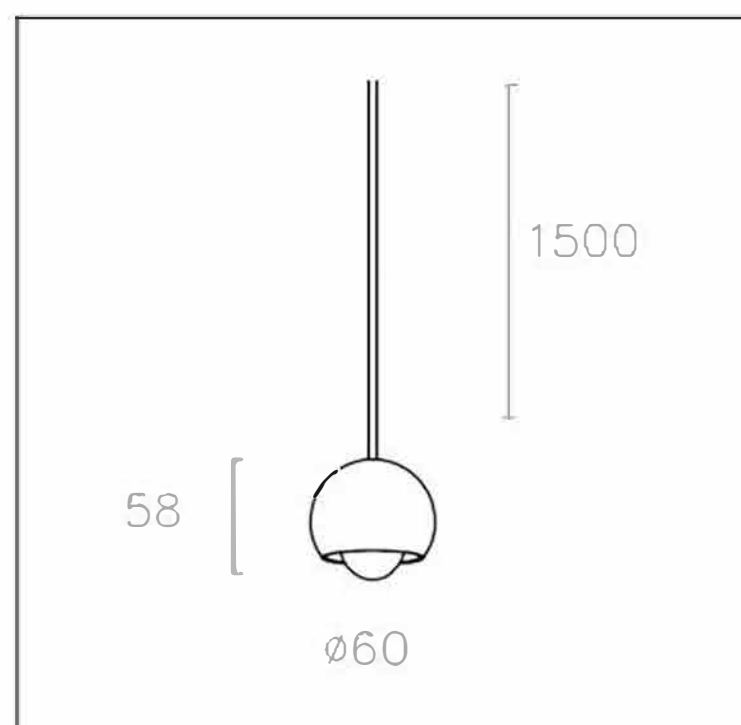

Outputvoltage:
3V

Outputcurrent:
700mA

OPTIC:
15°/24°/36°

Mainsvoltage:
DC24V

Description:
Magneticsuction

Cutout:
/

KPB6560NR

LightSource:
COB