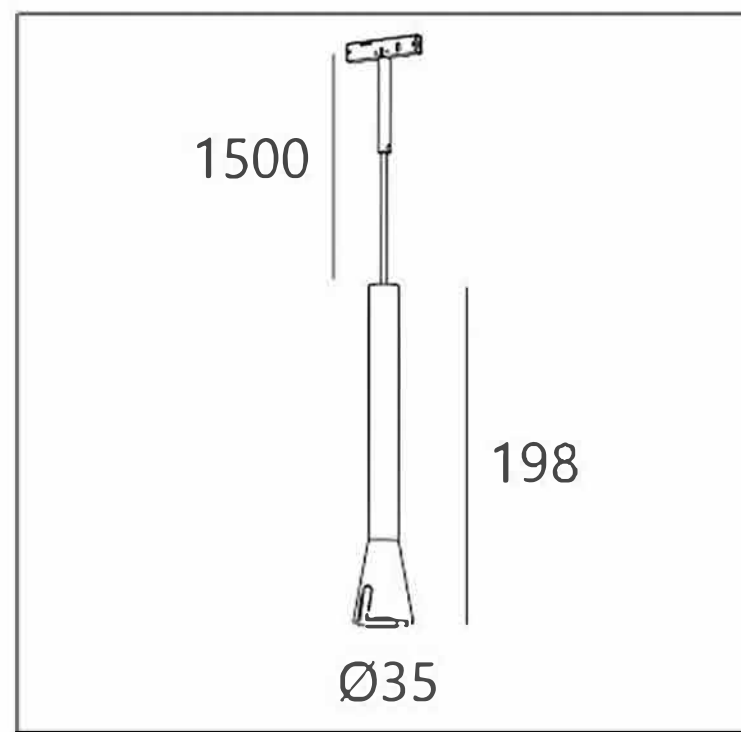

KPA0518NR-D