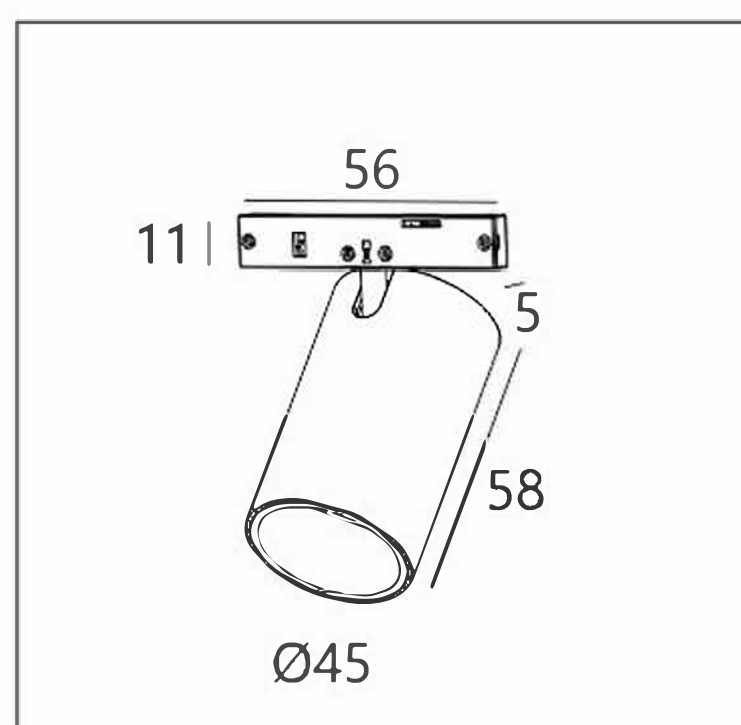

KSA0545DR

LightSource:
COB

Luminousflux:
700lm

CRI:
Ra > 90

CCT:
2700K/3000K/4000K/5000K

Material:
Aluminum

Power:
9W

Outputvoltage:
36V

Outputcurrent:
200mA

OPTIC:
15°/24°/36°

Mainsvoltage:
DC24V

Description:
Magneticsuction

Cutout:
/

COLORS

BK