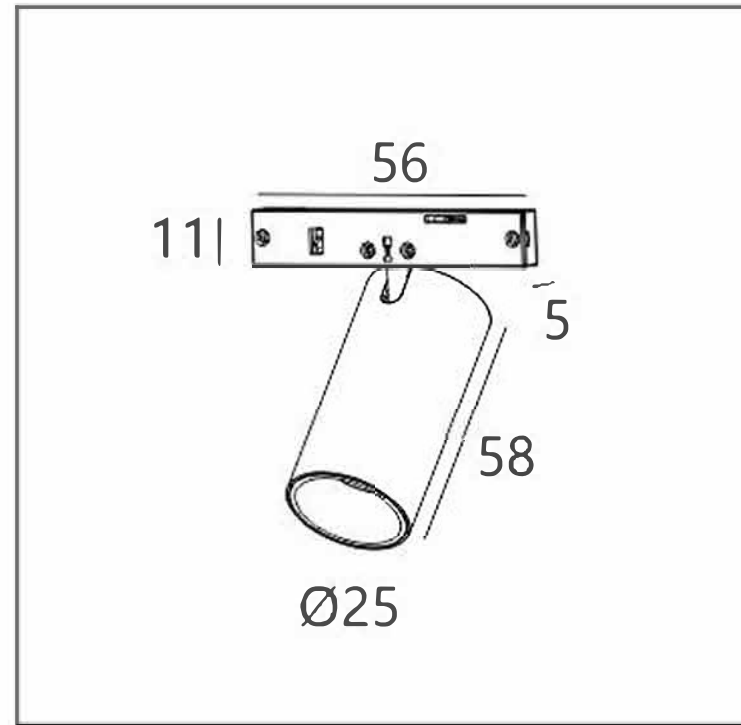

KSA0525DR

LightSource:
LED

Luminousflux:
180lm

CRI:
Ra > 90

CCT:
2700K/3000K/4000K/5000K

Material:
Aluminum

Power:
3W

Outputvoltage:
3V

Outputcurrent:
700mA

OPTIC:
15°/24°/36°

Mainsvoltage:
DC24V

Description:
Magneticsuction

Cutout:
/

KSA0535DR

LightSource:
COB

Luminousflux:
500lm

CRI:
Ra > 90

CCT:
2700K/3000K/4000K/5000K

Material:
Aluminum

Power:
5W

Outputvoltage:
36V

Outputcurrent:
120mA

OPTIC:
15°/24°/36°

Mainsvoltage:
DC24V

Description:
Magneticsuction

Cutout:
/

KSA0545DR

LightSource:
COB

Luminousflux:
700lm

CRI:
Ra > 90

CCT:
2700K/3000K/4000K/5000K

Material:
Aluminum

Power:
9W

Outputvoltage:
36V

Outputcurrent:
200mA

OPTIC:
15°/24°/36°

Mainsvoltage:
DC24V

Description:
Magneticsuction

Cutout:
/

COLORS

BK