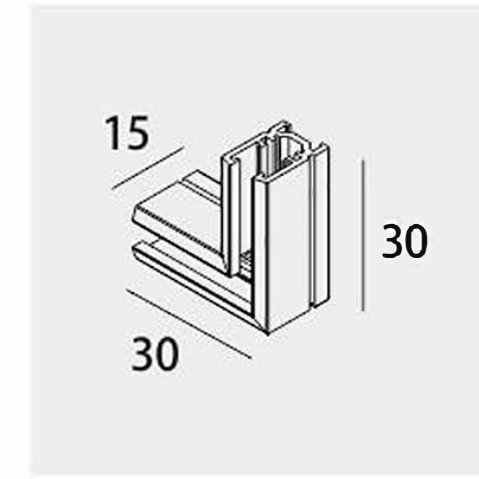

KST Track (Surface mounting)

KST-L02