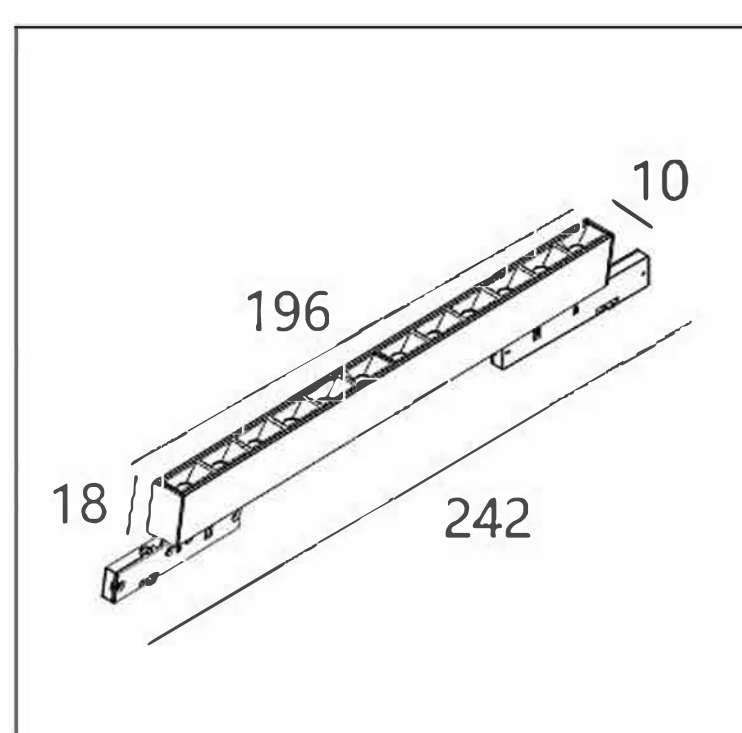

KLA1006NS

LightSource:
LED

Luminousflux:
500lm

CRI:
Ra > 90

CCT:
2700K/3000K/4000K/5000K

Material:
Aluminum

Power:
6W

Outputvoltage:
36V

Outputcurrent:
/

OPTIC:
15°/24°/36°

Mainsvoltage:
DC24V

Description:
Magneticsuction

Cutout:
/

KLA1012NS

LightSource:
LED

Luminousflux:
1100lm

CRI:
Ra > 90

CCT:
2700K/3000K/4000K/5000K

Material:
Aluminum

Power:
12W

Outputvoltage:
36V

Outputcurrent:
/

OPTIC:
15°/24°/36°

Mainsvoltage:
DC24V

Description:
Magneticsuction

Cutout:
/

KLA1018NS

LightSource:
LED

Luminousflux:
1600lm

CRI:
Ra > 90

CCT:
2700K/3000K/4000K/5000K

Material:
Aluminum

Power:
18W

Outputvoltage:
36V

Outputcurrent:
/

OPTIC:
15°/24°/36°

Mainsvoltage:
DC24V

Description:
Magneticsuction

Cutout:
/

KLA1024NS

LightSource:
LED

Luminousflux:
2300lm

CRI:
Ra > 90

CCT:
2700K/3000K/4000K/5000K

Material:
Aluminum

Power:
24W

Outputvoltage:
36V

Outputcurrent:
/

OPTIC:
15°/24°/36°

Mainsvoltage:
DC24V

Description:
Magneticsuction

Cutout:
/

COLORS

BK