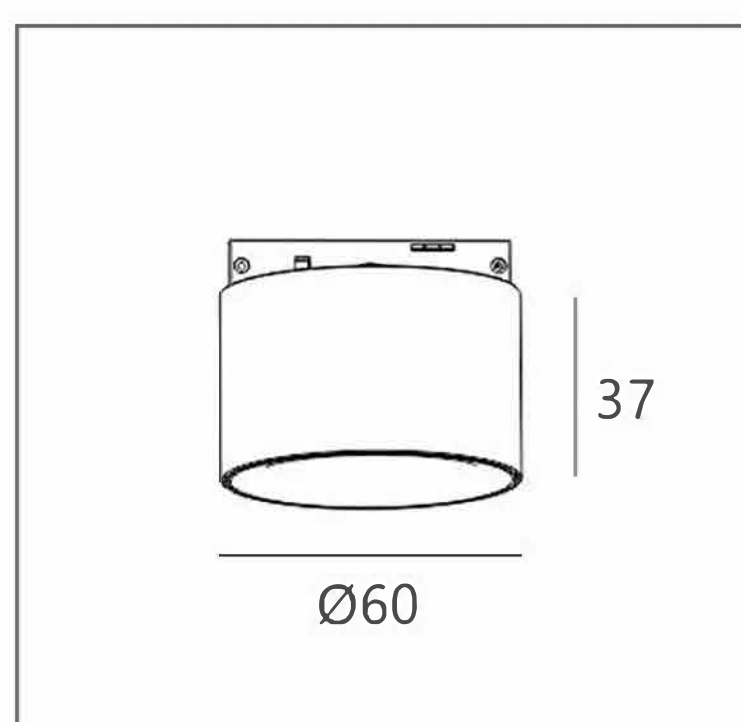

KKA0560NR-C

LightSource:
COB

Luminousflux:
450lm

CRI:
Ra > 90

CCT:
2700K/3000K/4000K/5000K

Material:
Aluminum

Power:
5W

Outputvoltage:
36V

Outputcurrent:
120mA

OPTIC:
15°/24°/36°

Mainsvoltage:
DC24V

Description:
Magneticsuction

Cutout:
/

COLORS

BK