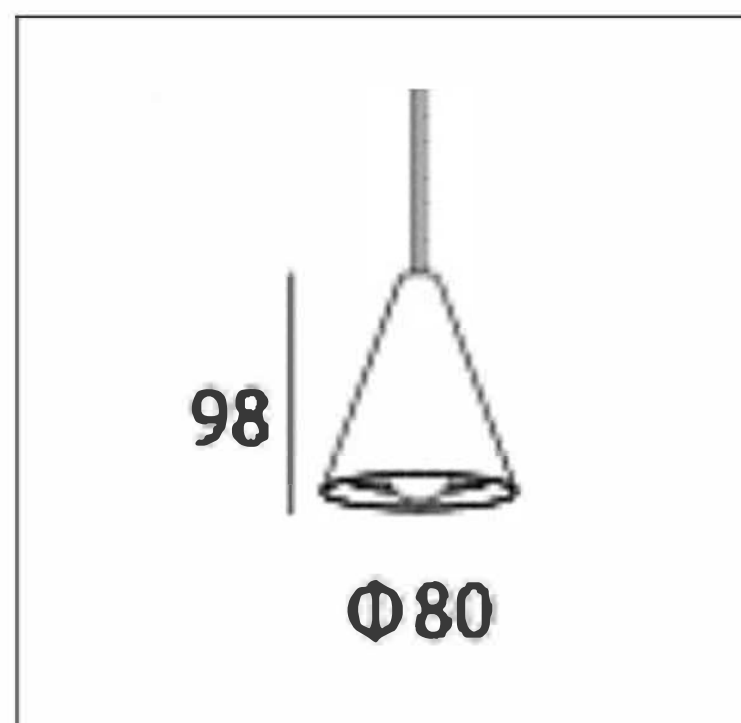

KPB7080NR

LightSource:
COB

Luminousflux:
450lm

CRI:
Ra > 90

CCT:
2700K/3000K/4000K/5000K

Material:
Aluminum

Power:
5W

Outputvoltage:
36V

Outputcurrent:
120mA

OPTIC:
40°

Mainsvoltage:
DC24V

Description:
Magneticsuction

Cutout:
/

COLORS

BK