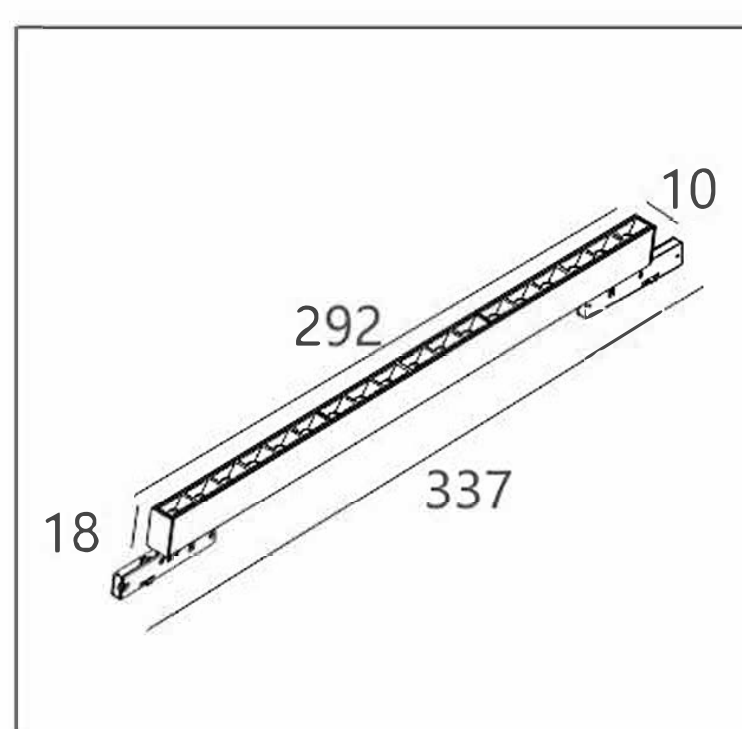

KLA1006NS

LightSource:
LED

Luminousflux:
500lm

CRI:
Ra > 90

CCT:
2700K/3000K/4000K/5000K

Material:
Aluminum

Power:
6W

Outputvoltage:
36V

Outputcurrent:
/

OPTIC:
15°/24°/36°

Mainsvoltage:
DC24V

Description:
Magneticsuction

Cutout:
/

KLA1012NS

LightSource:
LED

Luminousflux:
1100lm

CRI:
Ra > 90

CCT:
2700K/3000K/4000K/5000K

Material:
Aluminum

Power:
12W

Outputvoltage:
36V

Outputcurrent:
/

OPTIC:
15°/24°/36°

Mainsvoltage:
DC24V

Description:
Magneticsuction

Cutout:
/

KLA1018NS

LightSource:
LED

Luminousflux:
1600lm

CRI:
Ra > 90

CCT:
2700K/3000K/4000K/5000K

Material:
Aluminum

Power:
18W

Outputvoltage:
36V

Outputcurrent:
/

OPTIC:
15°/24°/36°

Mainsvoltage:
DC24V

Description:
Magneticsuction

Cutout:
/

KLA1024NS

LightSource:
LED

Luminousflux:
2300lm

CRI:
Ra > 90

CCT:
2700K/3000K/4000K/5000K

Material:
Aluminum

Power:
24W

Outputvoltage:
36V

Outputcurrent:
/

OPTIC:
15°/24°/36°

Mainsvoltage:
DC24V

Description:
Magneticsuction

Cutout:
/

COLORS

BK